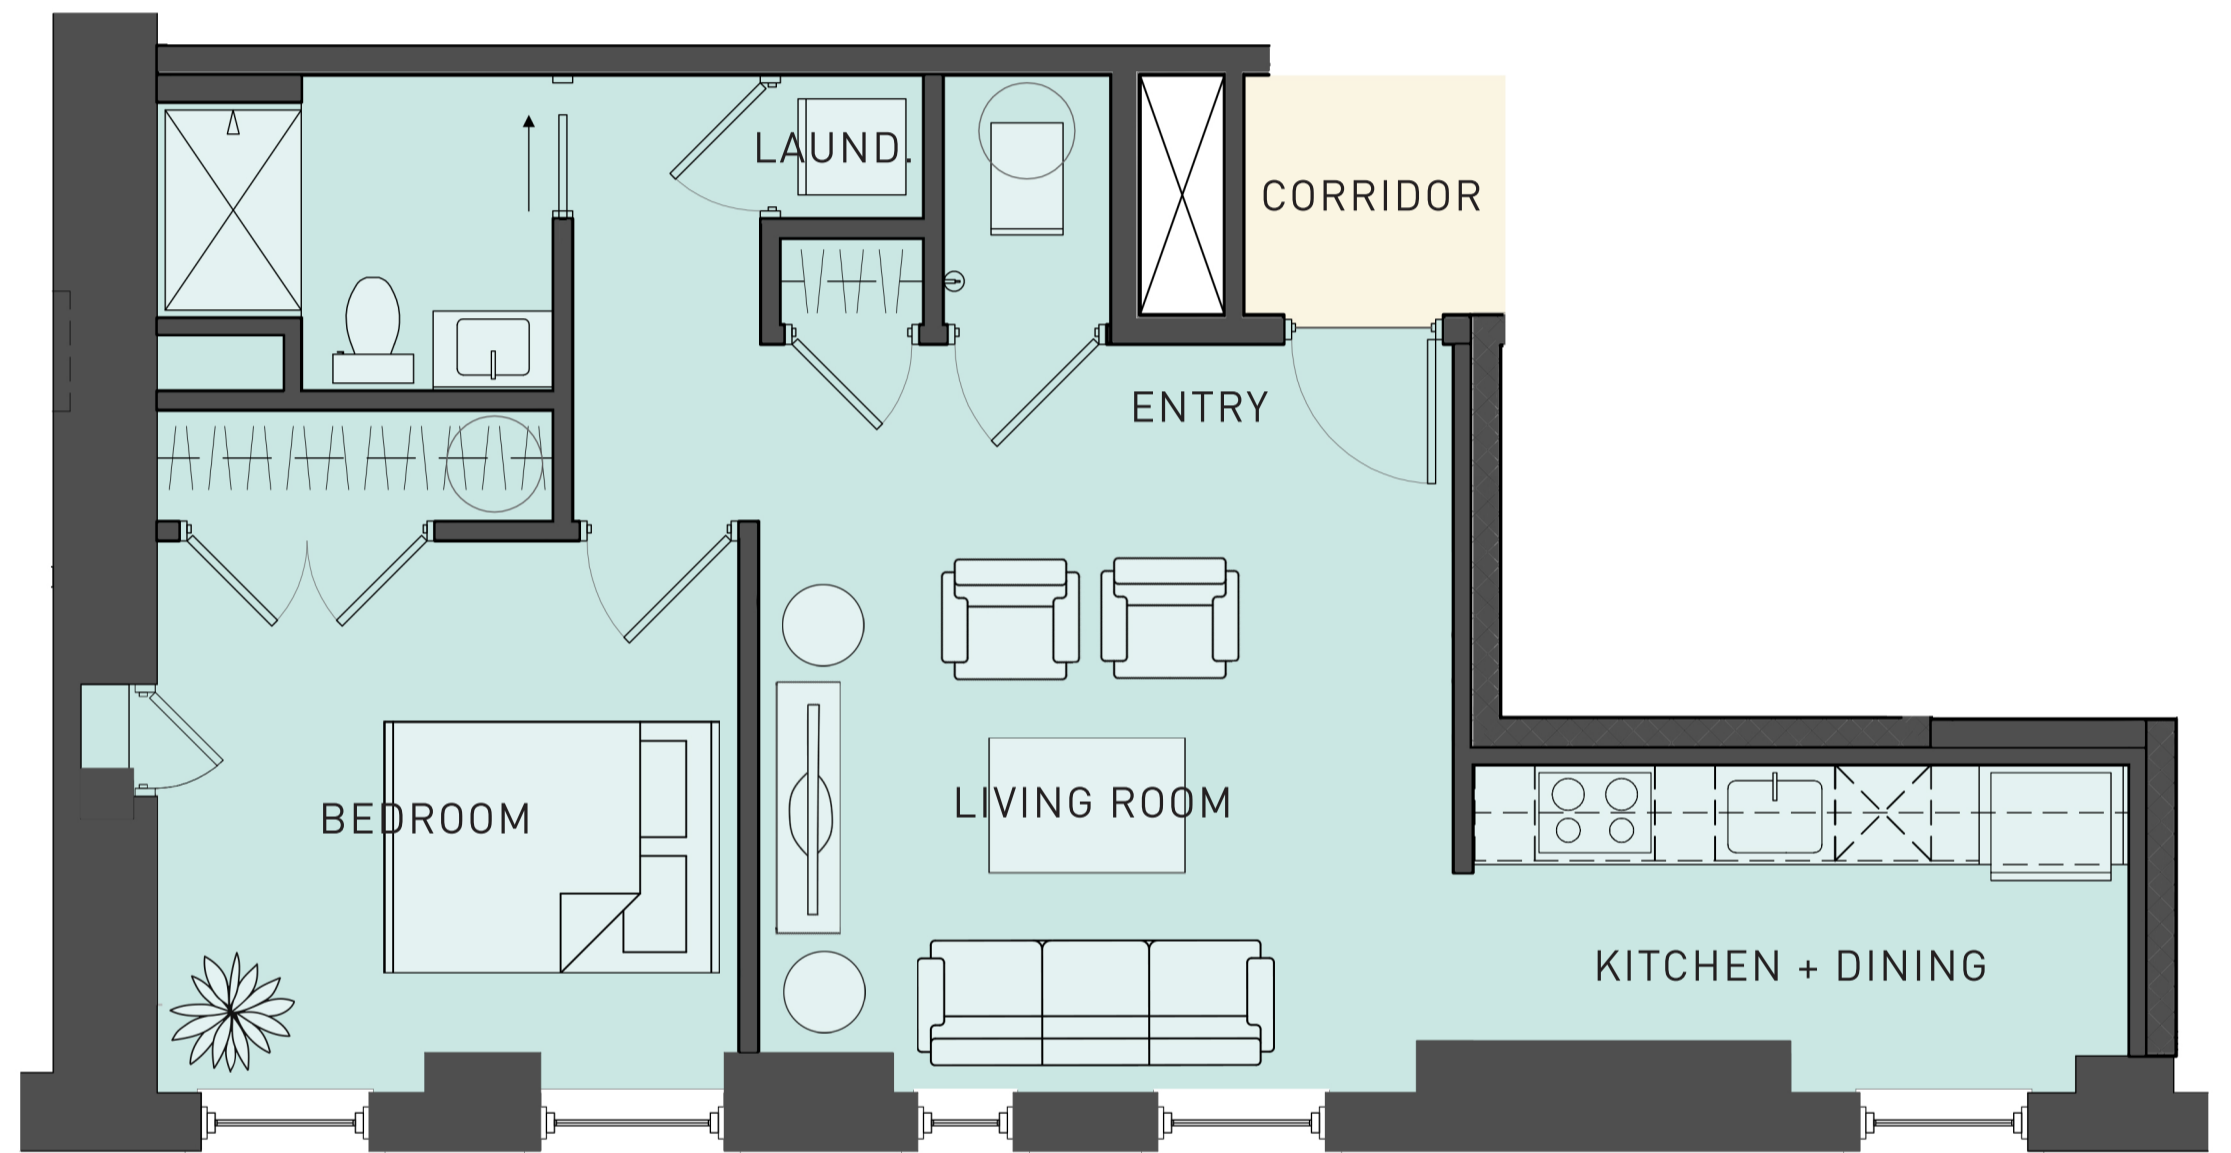

KEY PLAN

UNIT 303
737 SF

ST. PETER'S RESIDENCES

303 FLAT UNIT PLAN