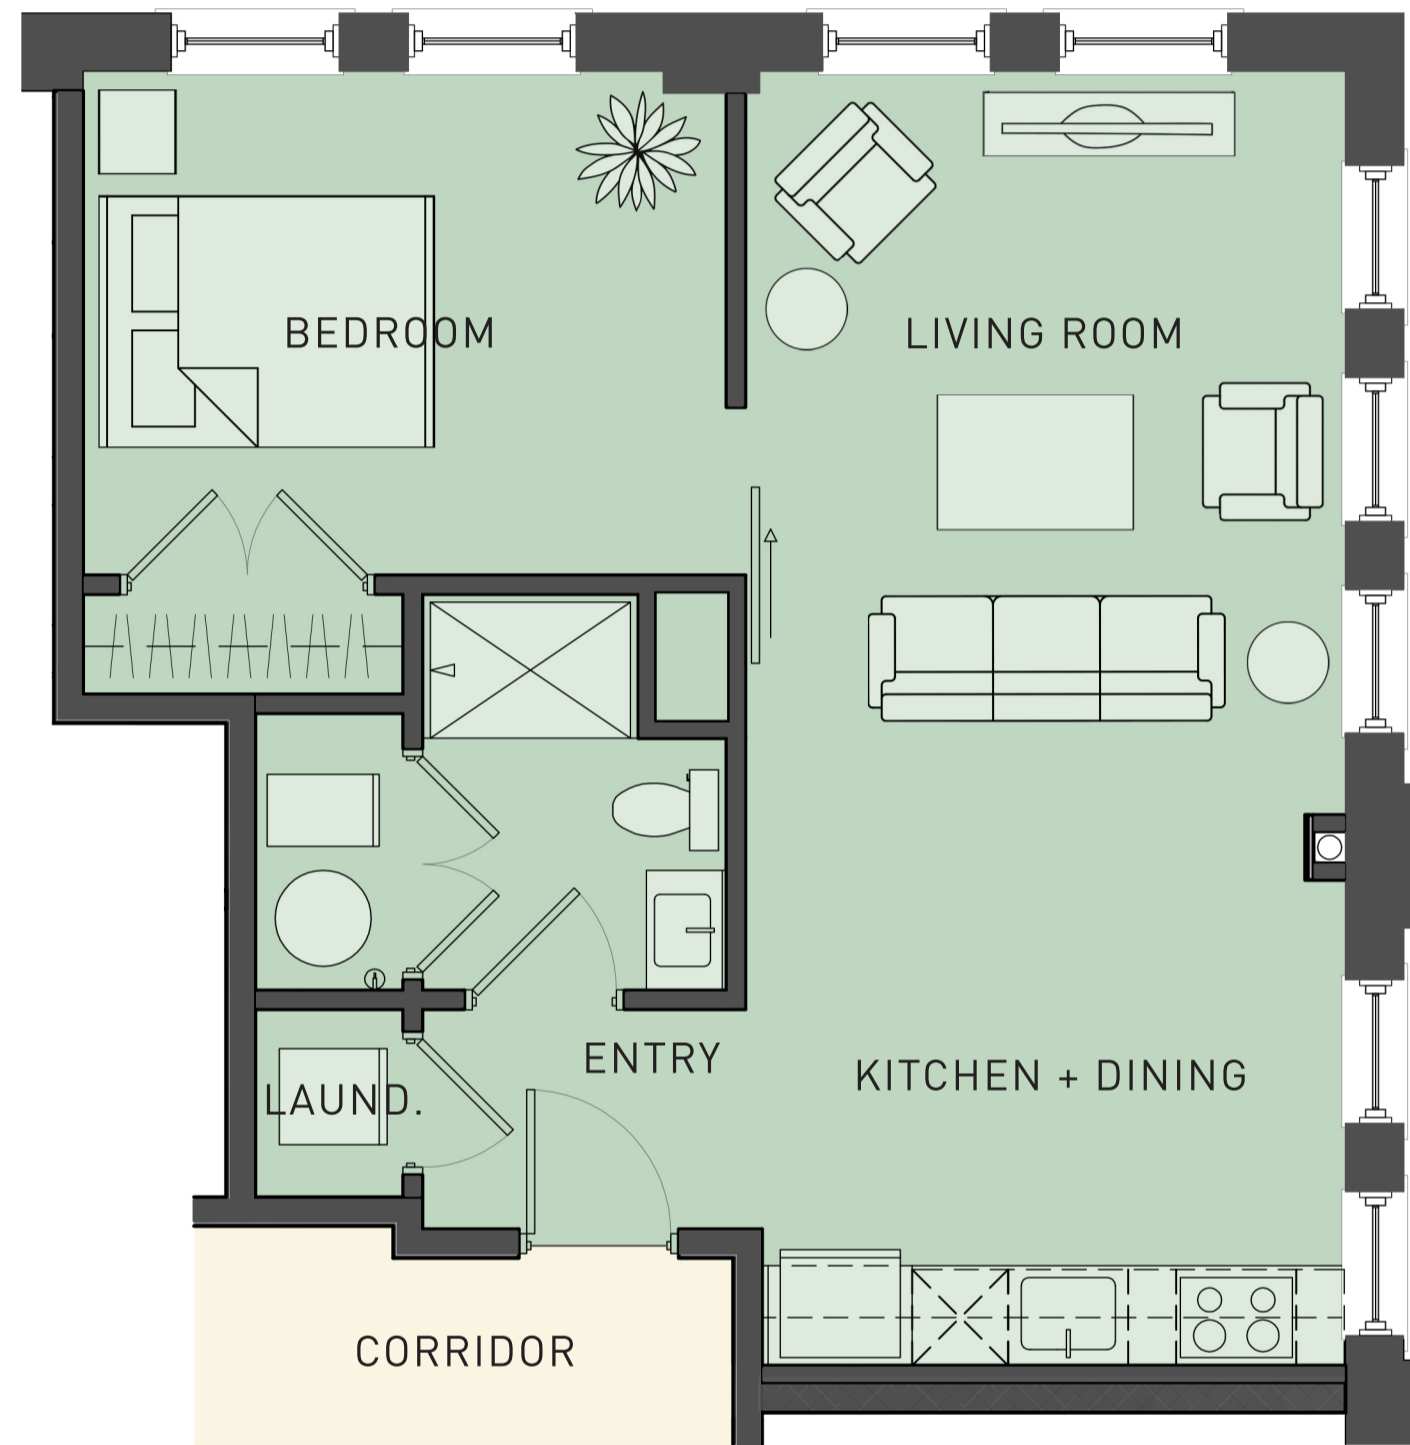

KEY PLAN

UNIT 302
719 SF

ST. PETER'S RESIDENCES

302 FLAT UNIT PLAN