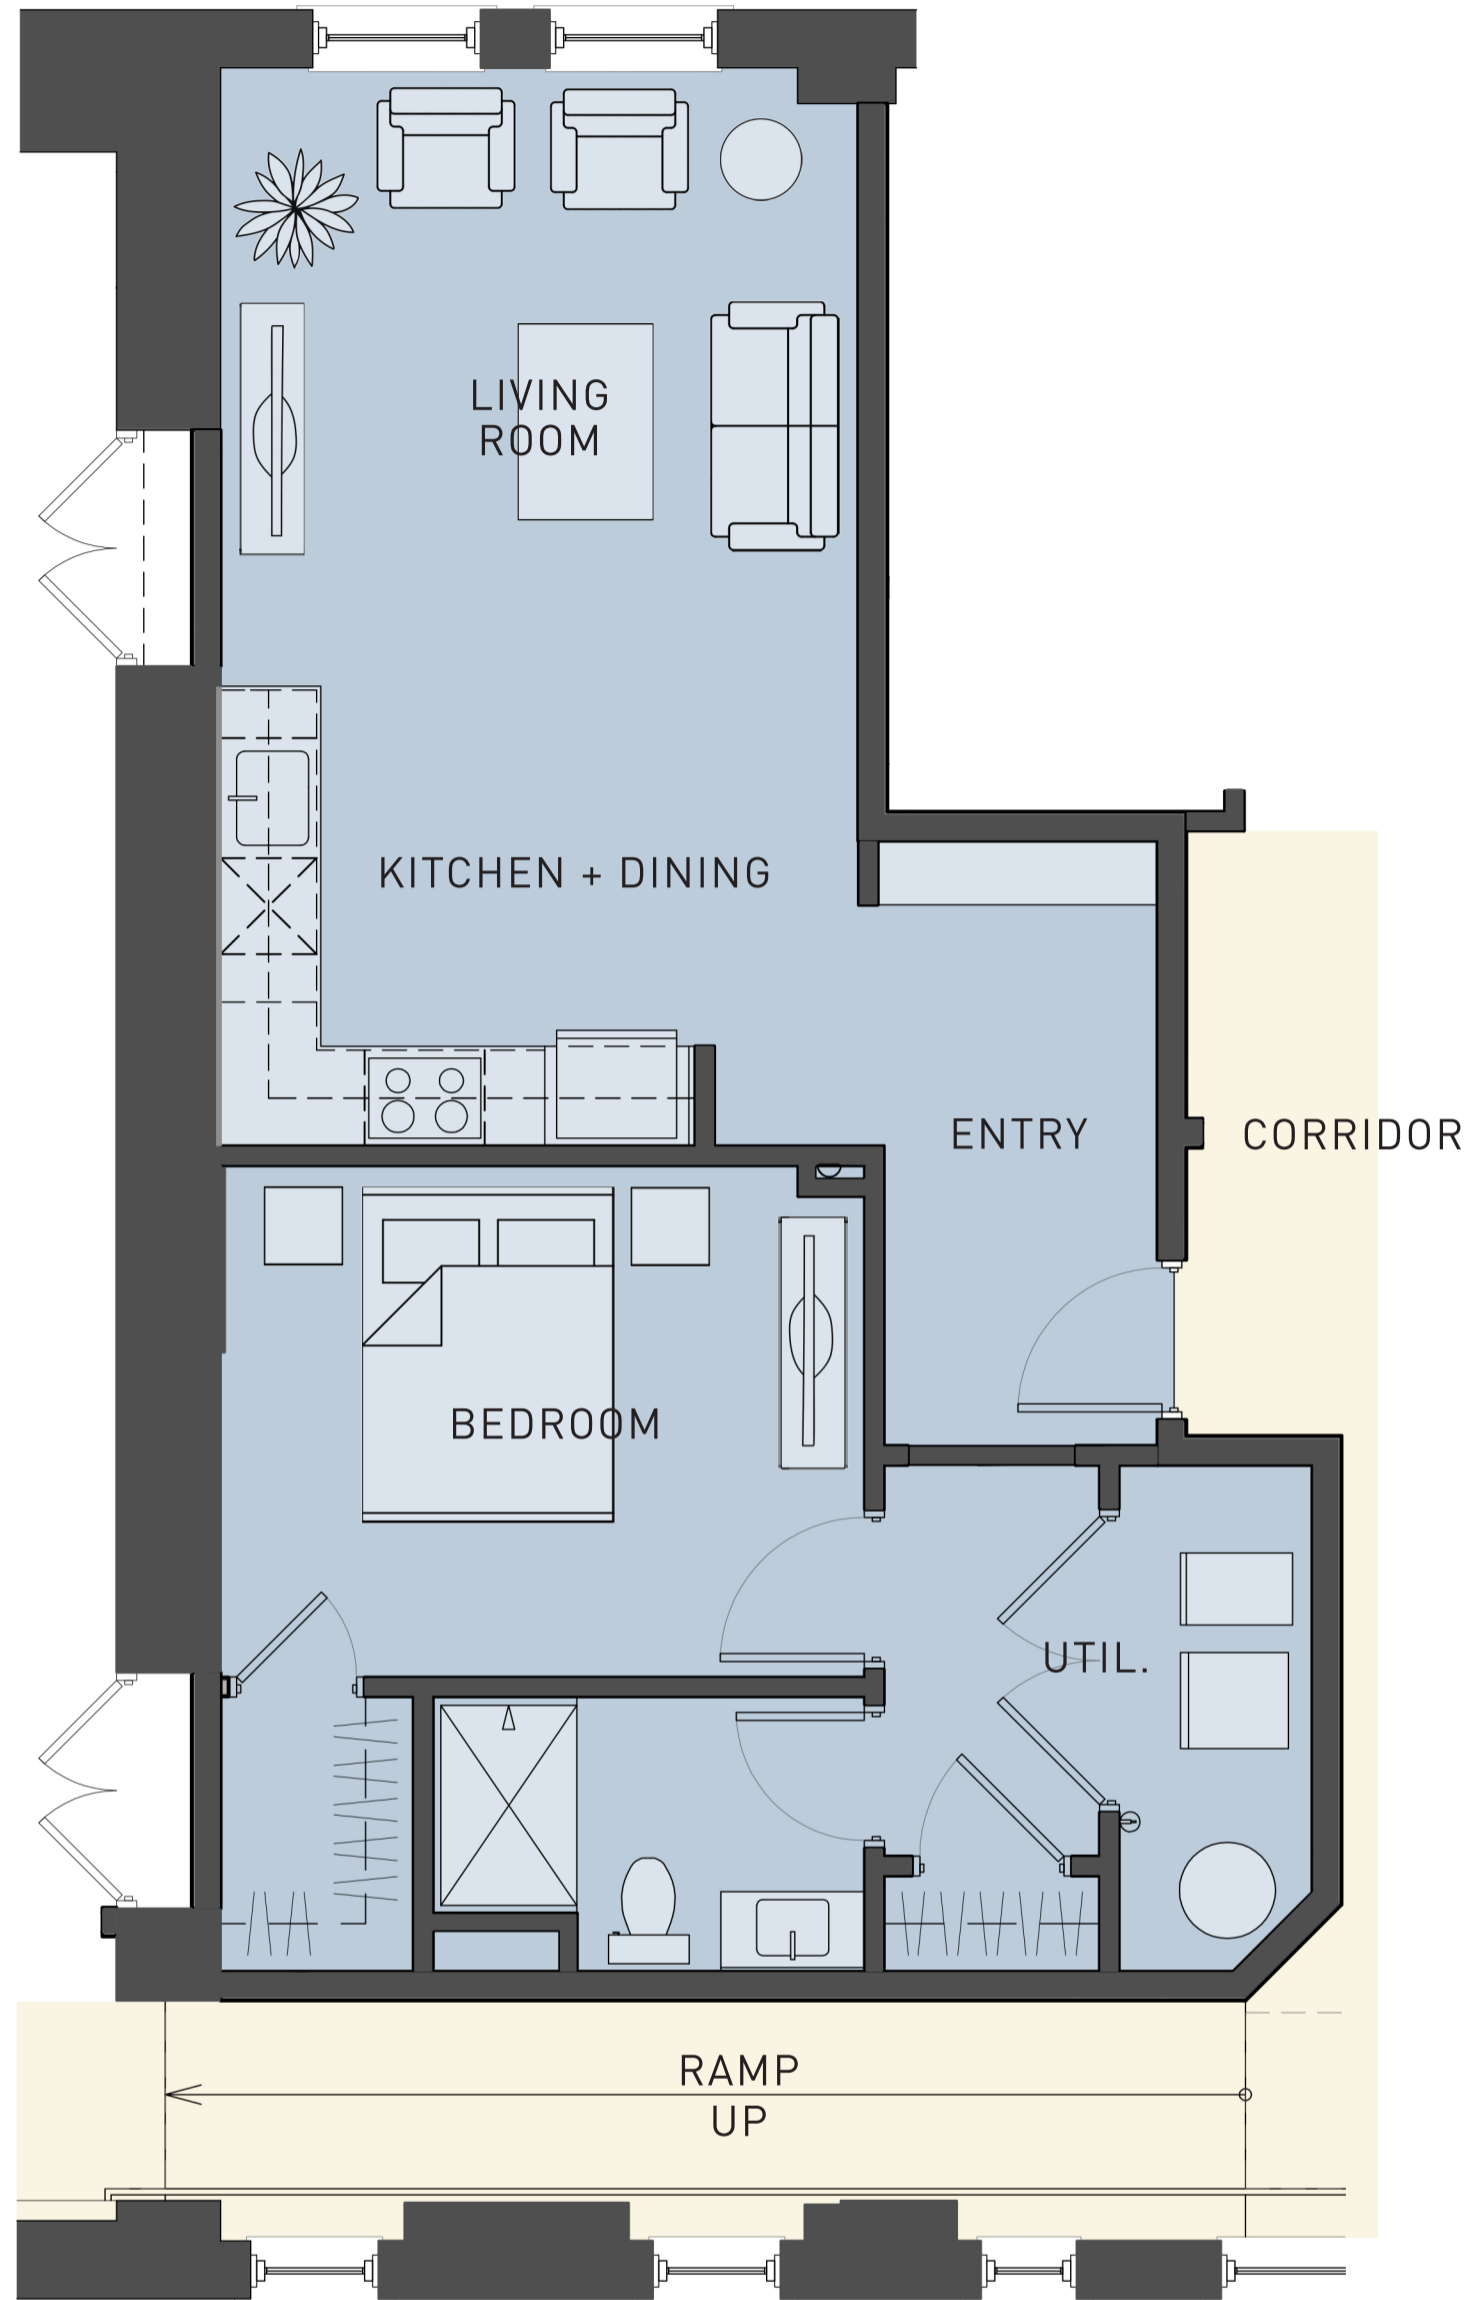

KEY PLAN

UNIT 208
794 SF

ST. PETER'S RESIDENCES

208 FLAT UNIT PLAN