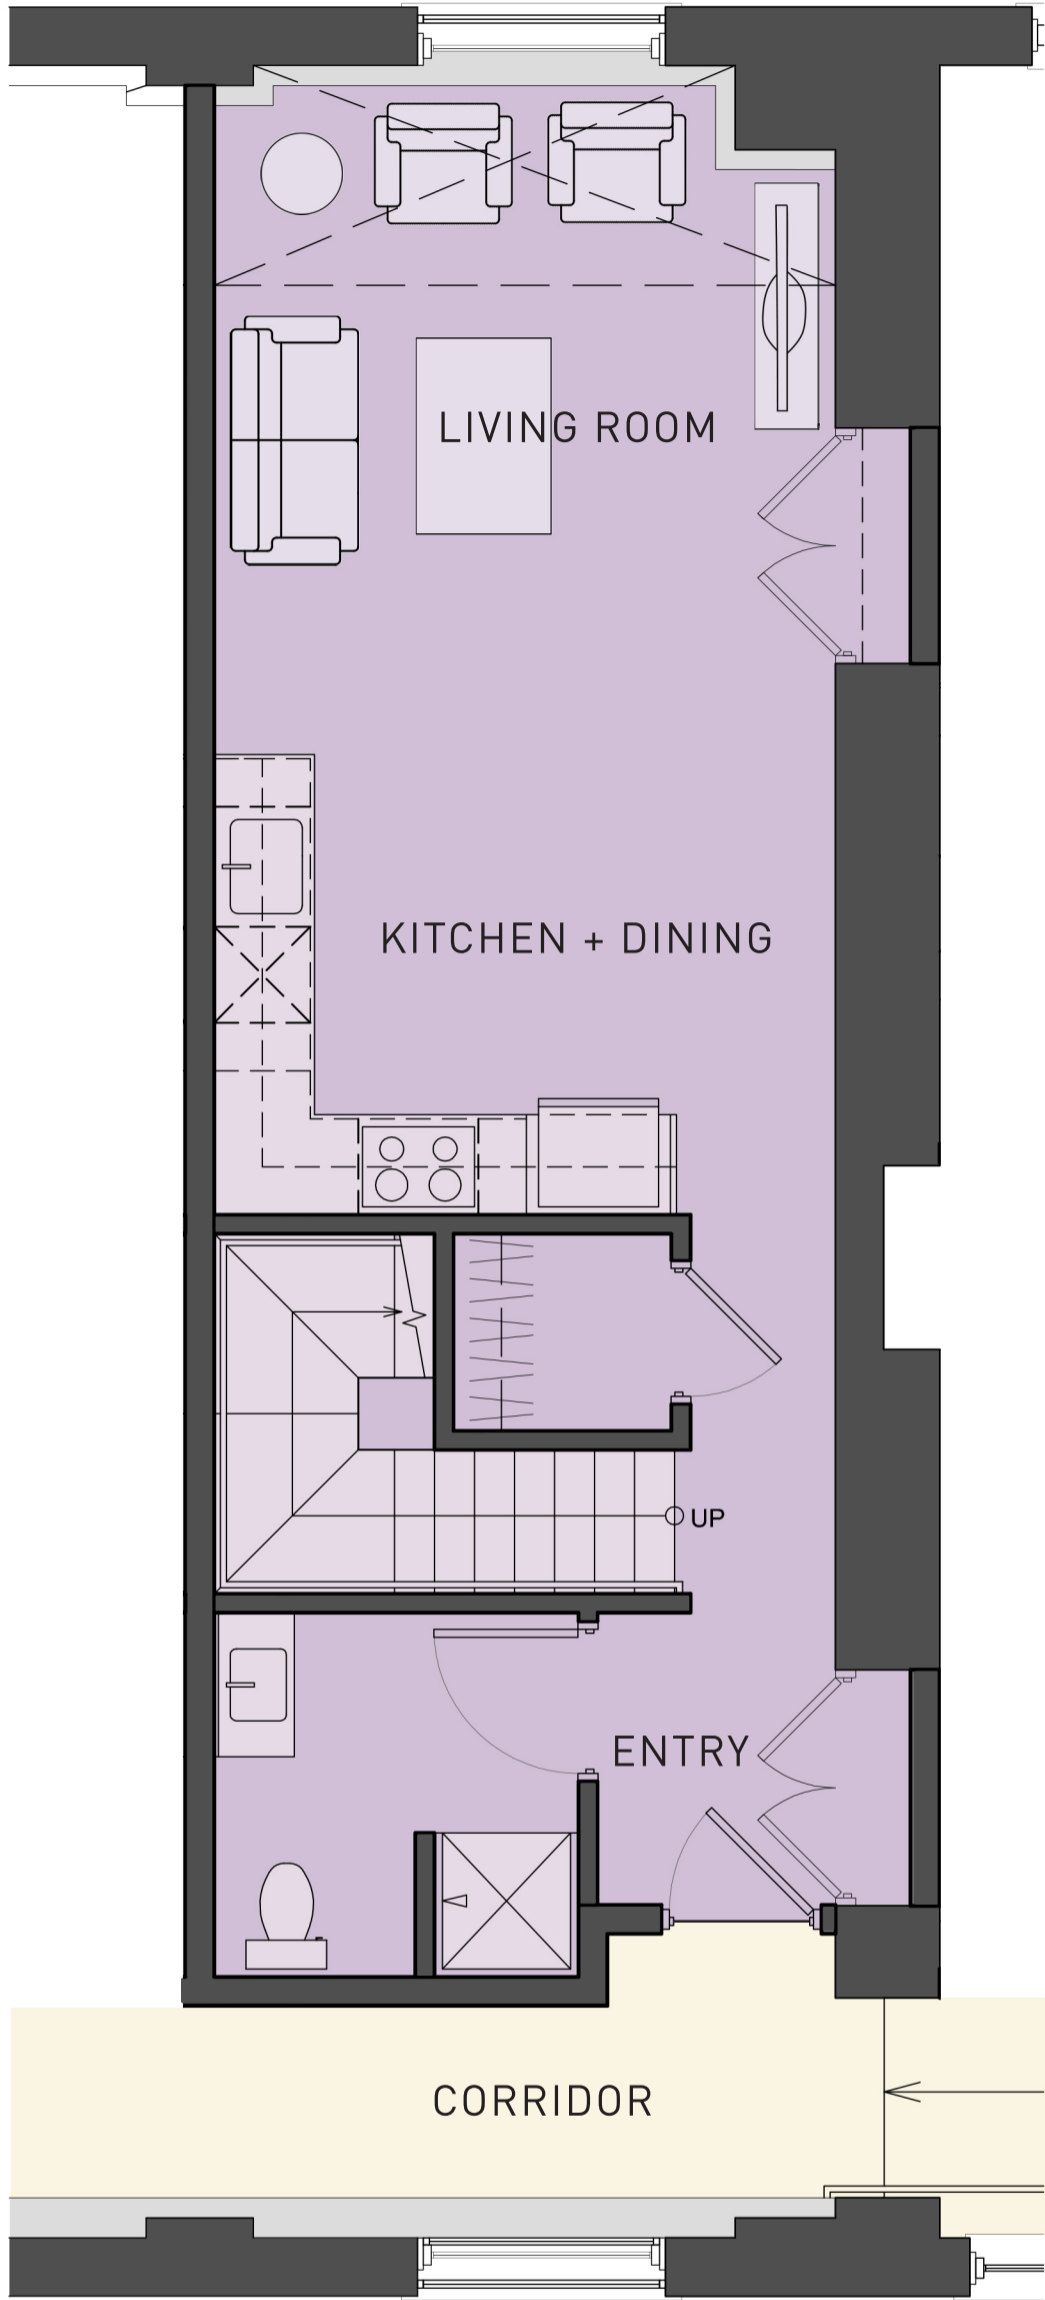

LOWER FLOOR

UPPER FLOOR

KEY PLAN

UNIT 204

**LOWER FLOOR
595 SF**

**UPPER FLOOR
600 SF**

**TOTAL
1,195 SF**

**ST. PETER'S RESIDENCES
207 MULTI-LEVEL UNIT PLAN**