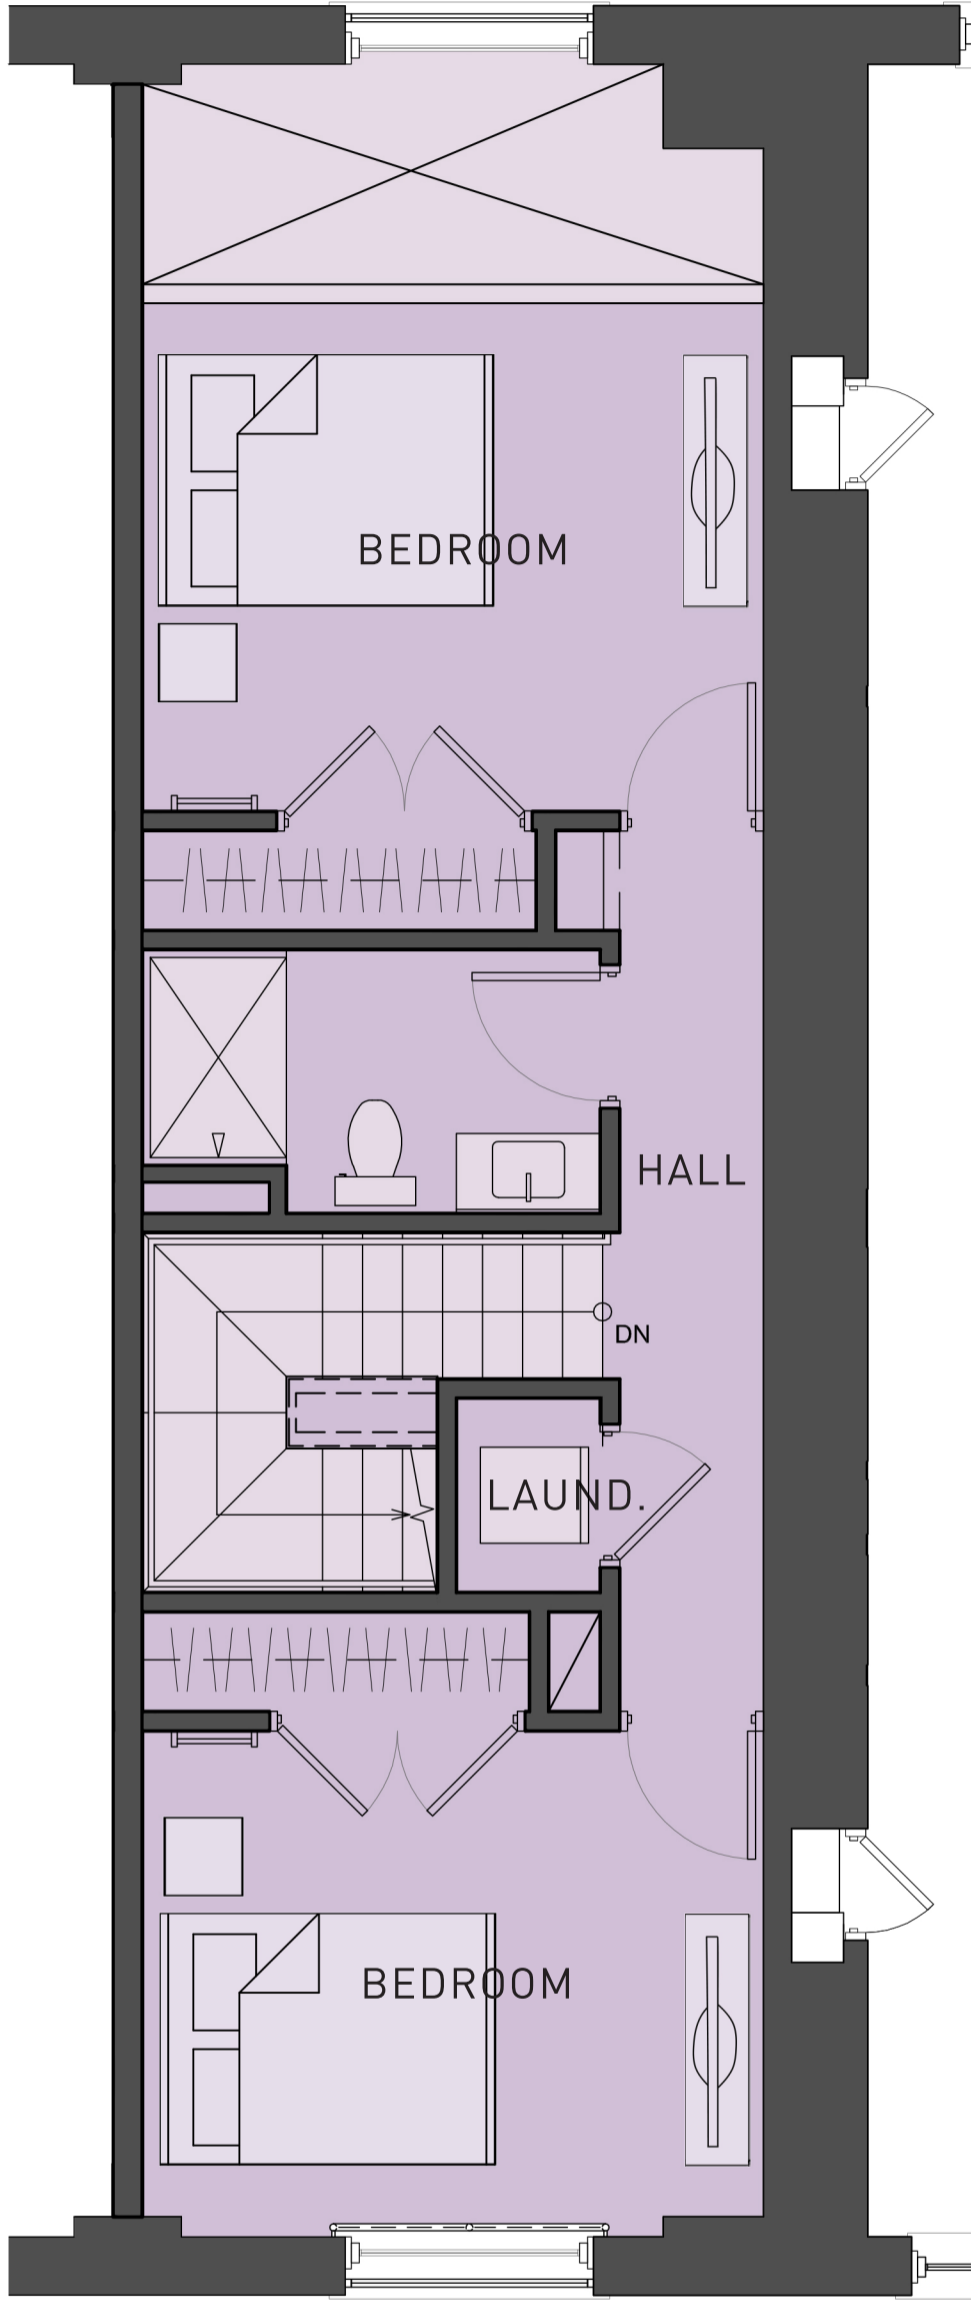

LOWER FLOOR

UPPER FLOOR

KEY PLAN

UNIT 204

**LOWER FLOOR
595 SF**

**UPPER FLOOR
600 SF**

**TOTAL
1,195 SF**

**ST. PETER'S RESIDENCES
207 MULTI-LEVEL UNIT PLAN**