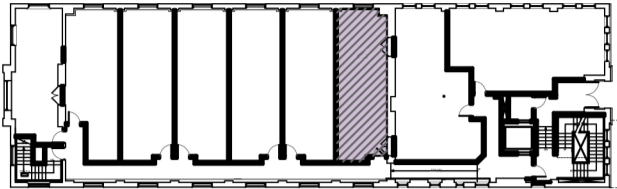

LOWER FLOOR

UPPER FLOOR

KEY PLAN

UNIT 204

**LOWER FLOOR
595 SF**

**UPPER FLOOR
600 SF**

**TOTAL
1,195 SF**

**ST. PETER'S RESIDENCES
207 MULTI-LEVEL UNIT PLAN**