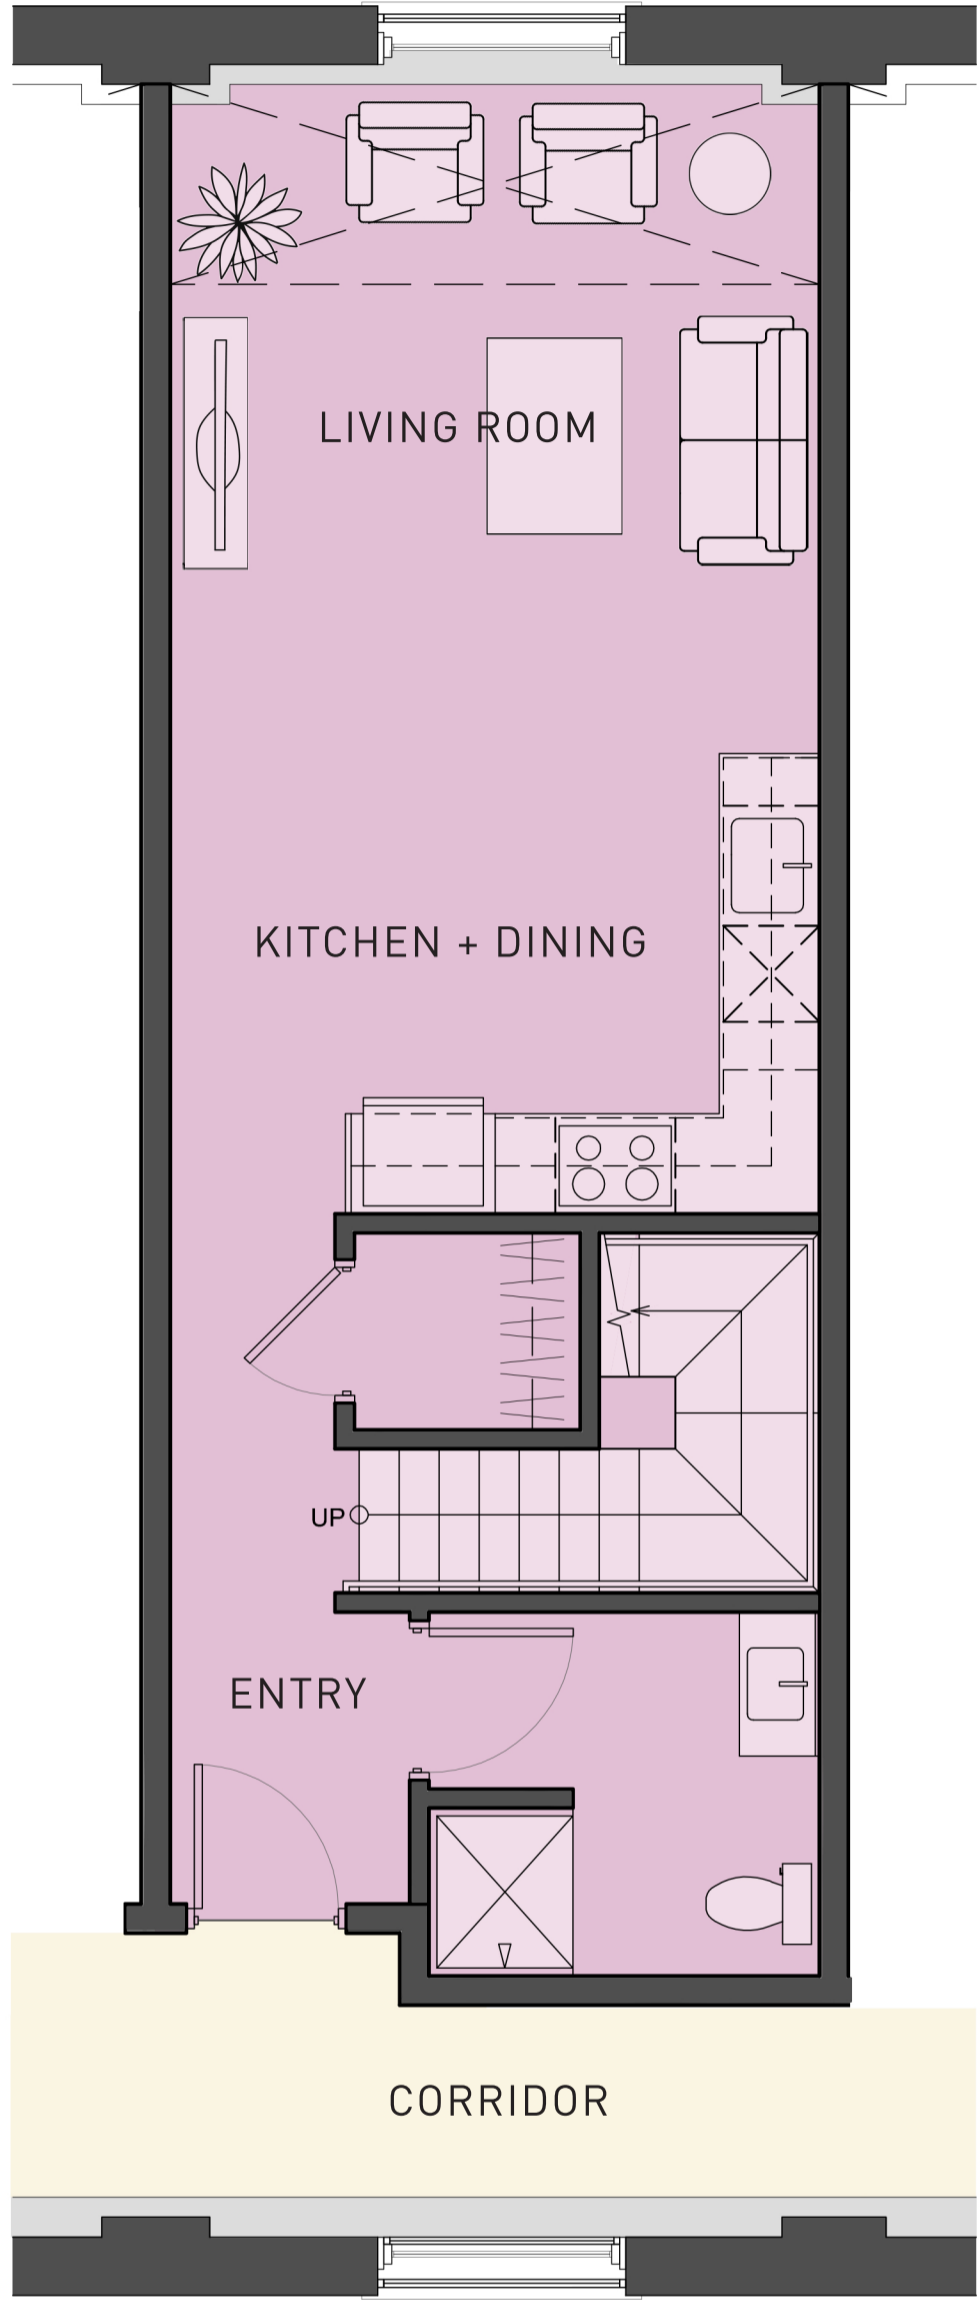

LOWER FLOOR

UPPER FLOOR

KEY PLAN

UNIT 206

LOWER FLOOR
572 SF

UPPER FLOOR
583 SF

TOTAL
1,155 SF

ST. PETER'S RESIDENCES 206 MULTI-LEVEL UNIT PLAN