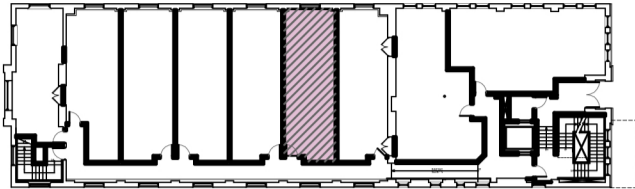

LOWER FLOOR

UPPER FLOOR

KEY PLAN

UNIT 206

LOWER FLOOR
572 SF

UPPER FLOOR
583 SF

TOTAL
1,155 SF

ST. PETER'S RESIDENCES 206 MULTI-LEVEL UNIT PLAN