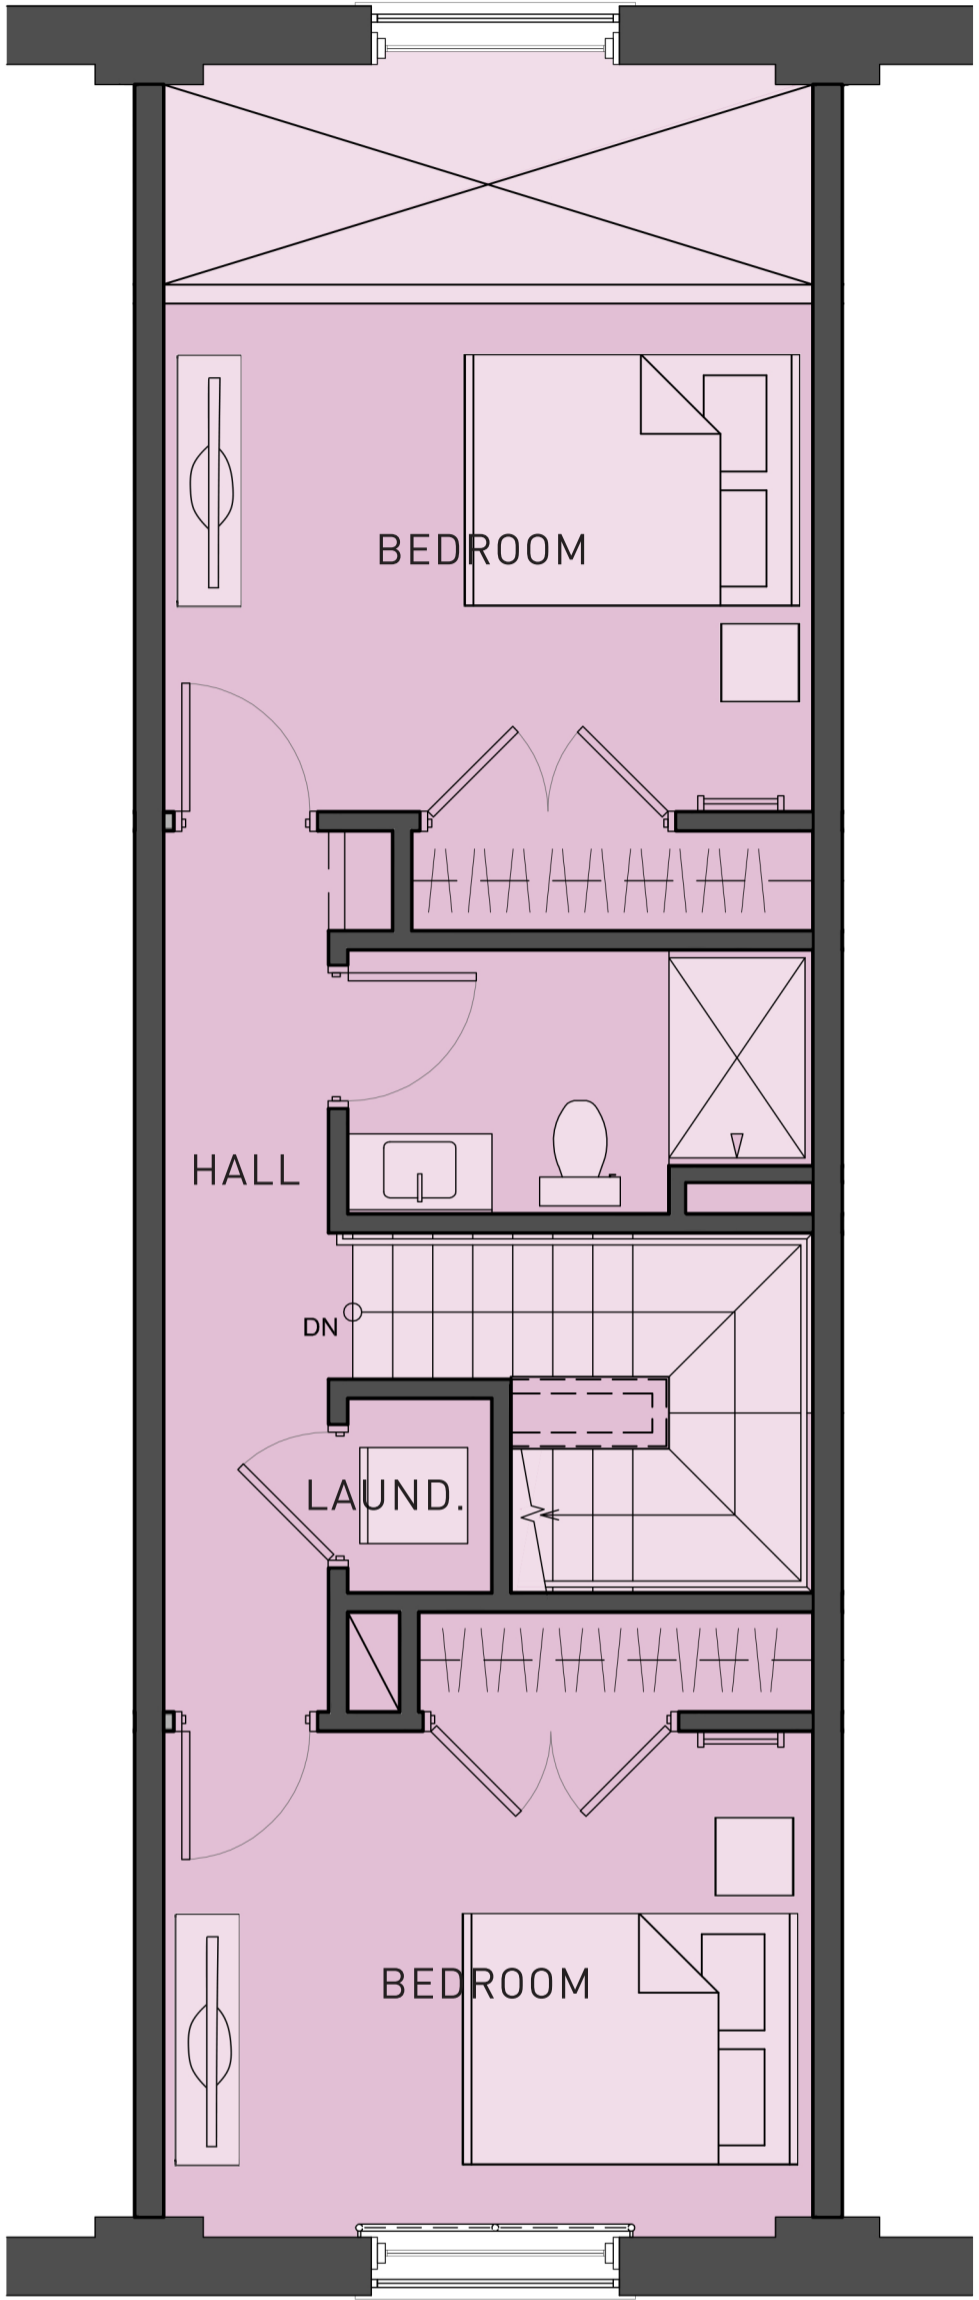

LOWER FLOOR

UPPER FLOOR

KEY PLAN

UNIT 206

LOWER FLOOR
572 SF

UPPER FLOOR
583 SF

TOTAL
1,155 SF

ST. PETER'S RESIDENCES 206 MULTI-LEVEL UNIT PLAN