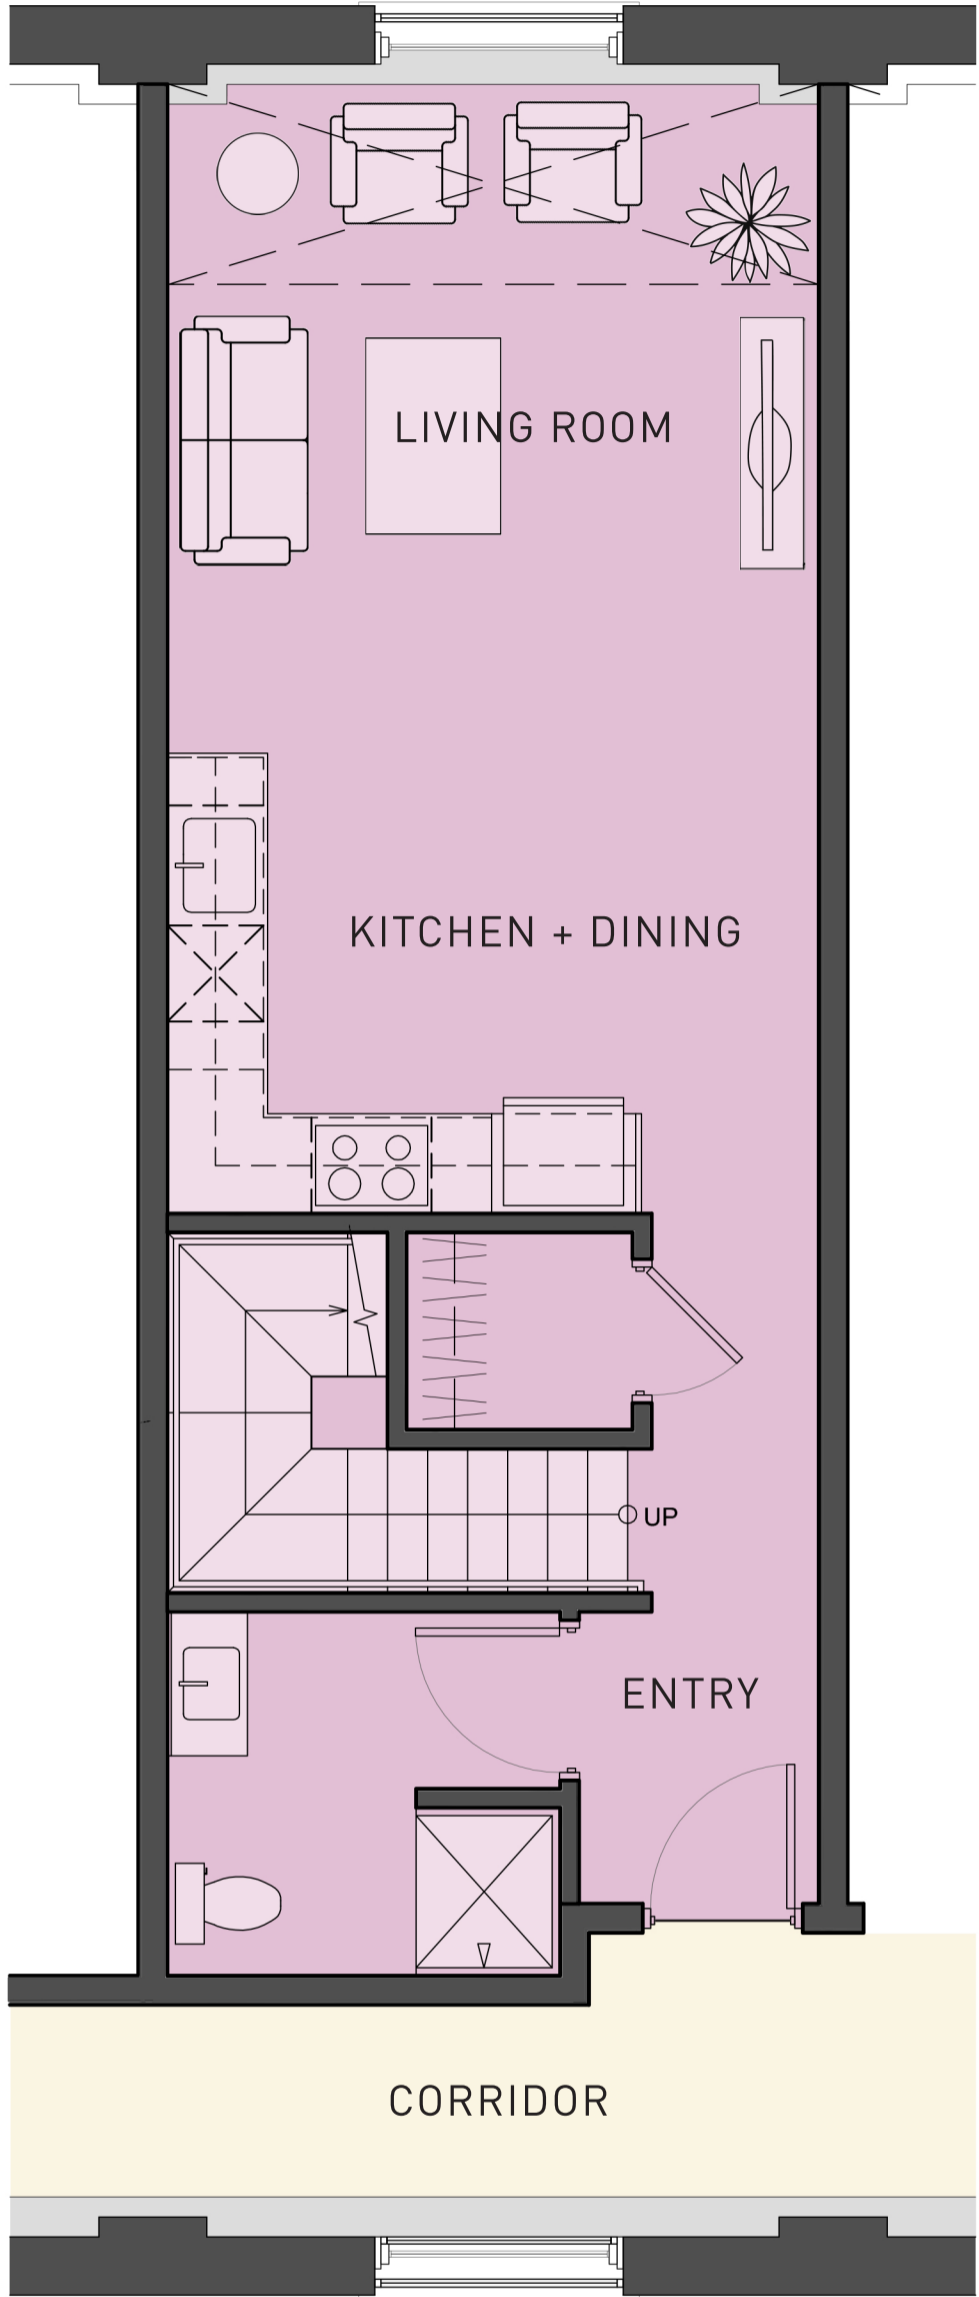

LOWER FLOOR

UPPER FLOOR

KEY PLAN

UNIT 205

LOWER FLOOR
572 SF

UPPER FLOOR
583 SF

TOTAL
1,155 SF

ST. PETER'S RESIDENCES
205 MULTI-LEVEL UNIT PLAN