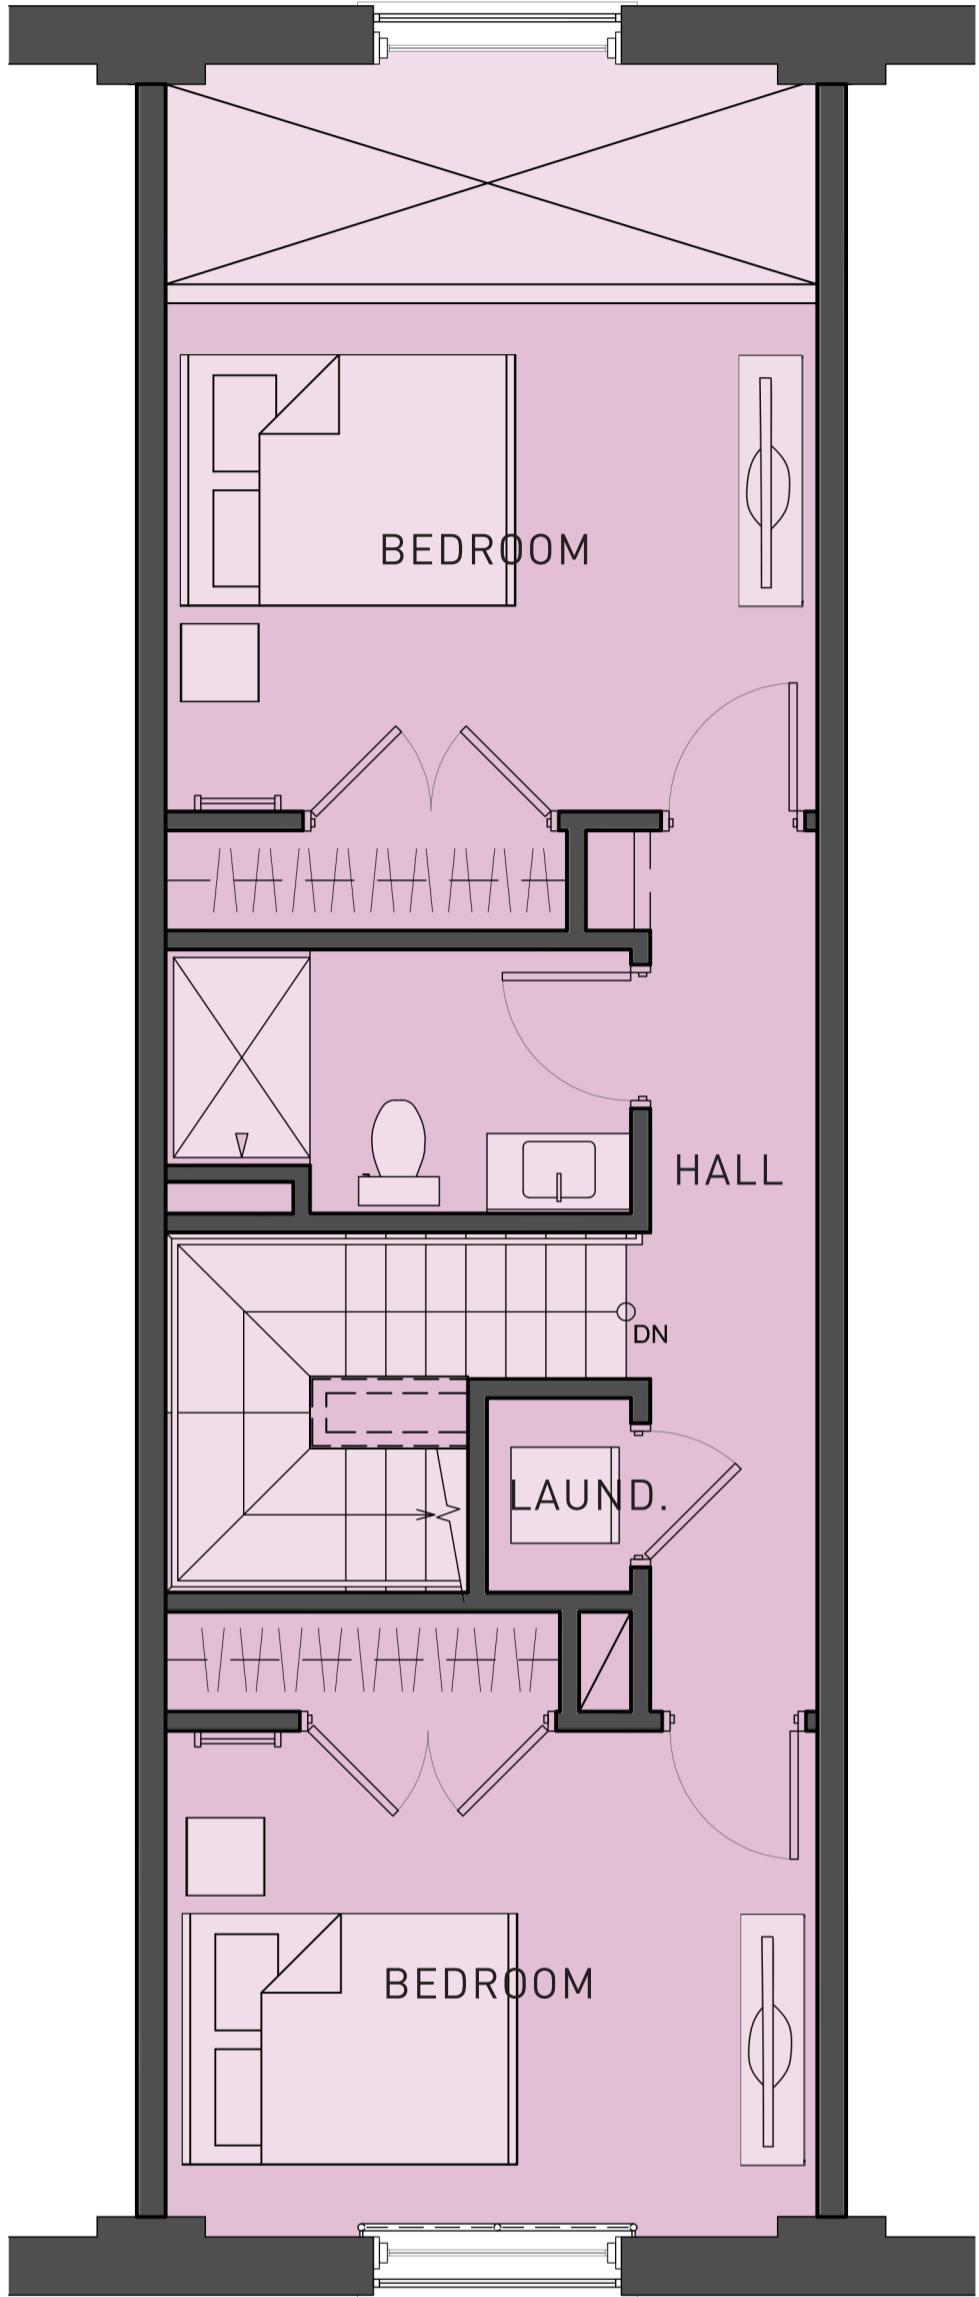

LOWER FLOOR

UPPER FLOOR

KEY PLAN

UNIT 205

LOWER FLOOR
572 SF

UPPER FLOOR
583 SF

TOTAL
1,155 SF

ST. PETER'S RESIDENCES
205 MULTI-LEVEL UNIT PLAN