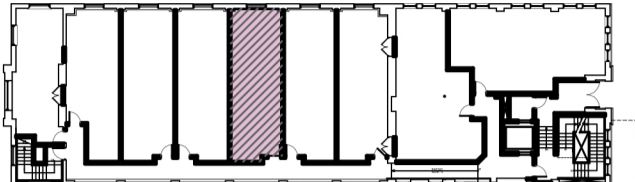

LOWER FLOOR

UPPER FLOOR

KEY PLAN

UNIT 205

LOWER FLOOR
572 SF

UPPER FLOOR
583 SF

TOTAL
1,155 SF

ST. PETER'S RESIDENCES
205 MULTI-LEVEL UNIT PLAN