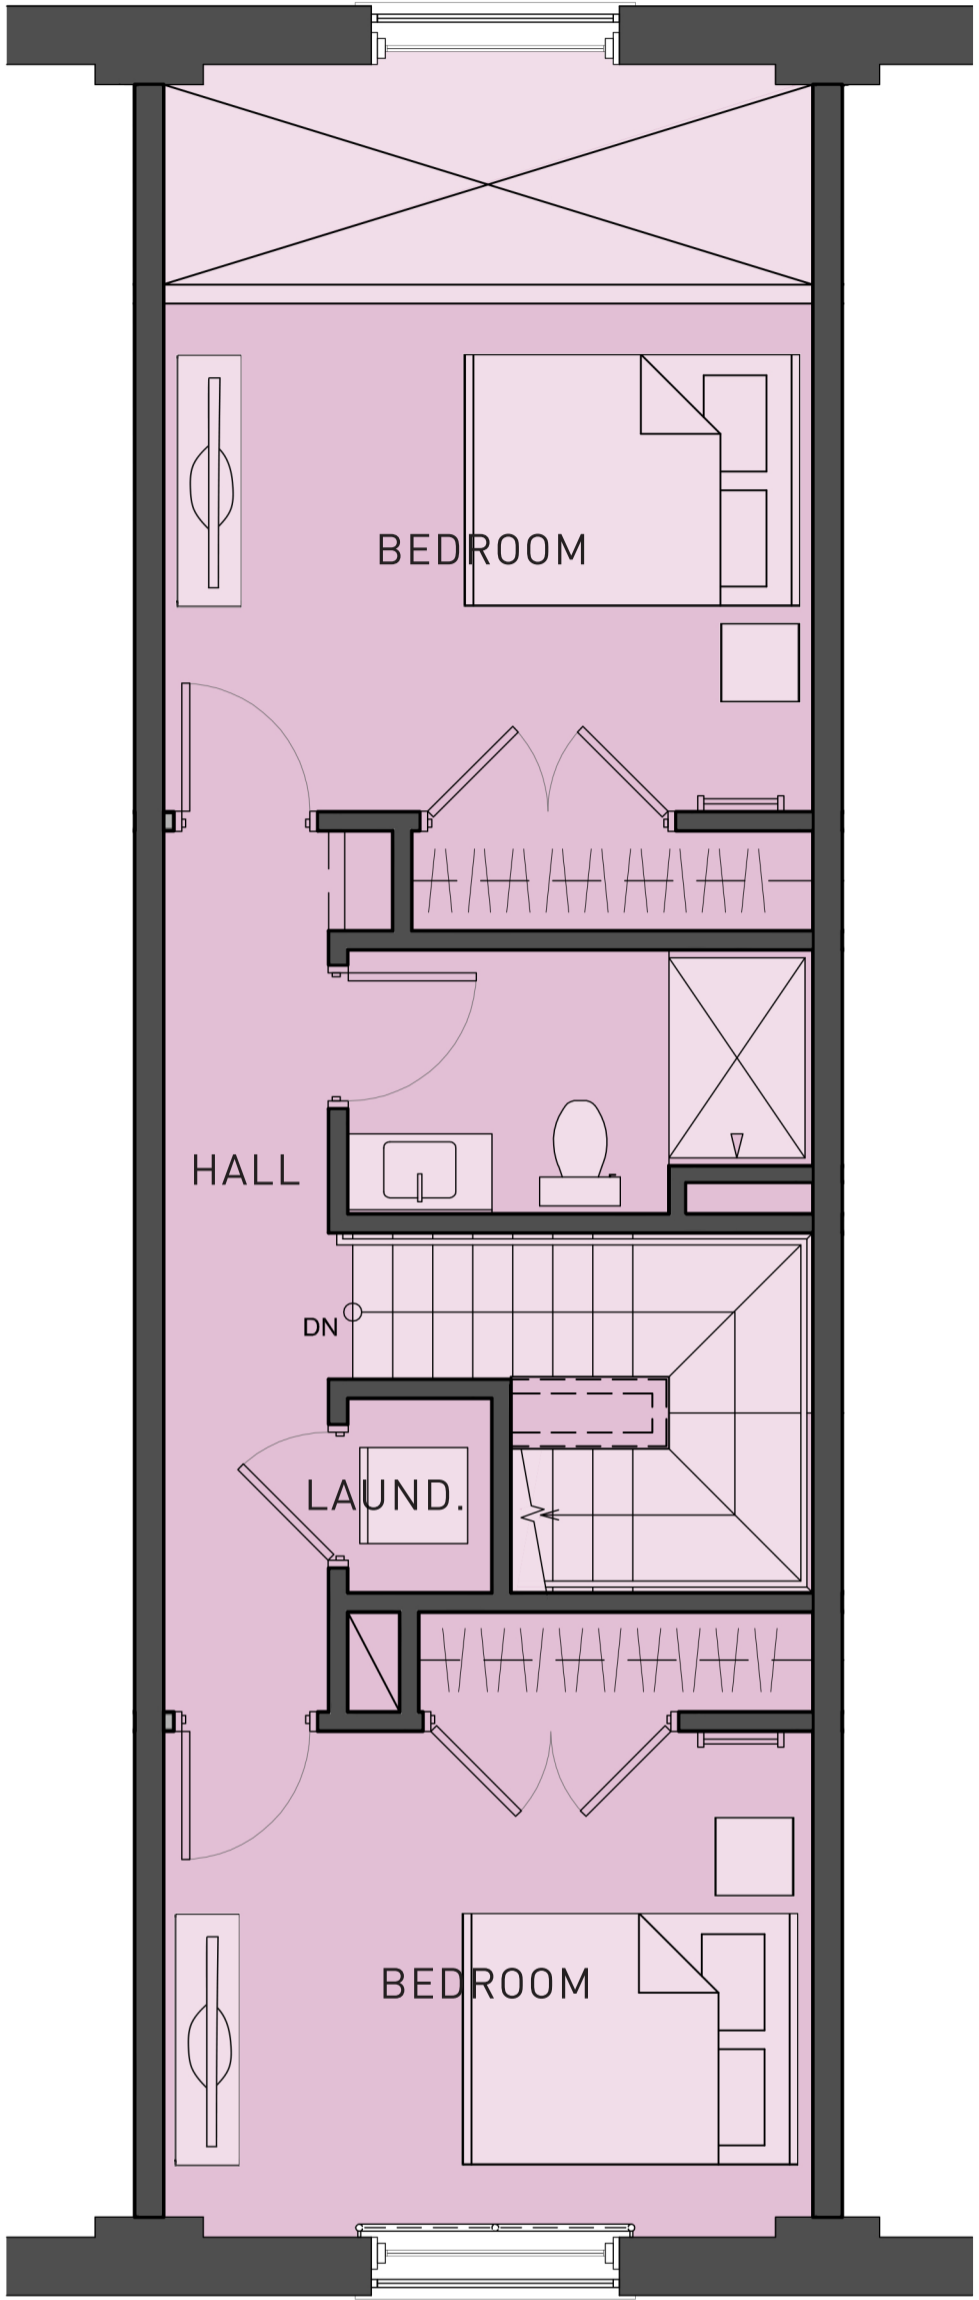

# LOWER FLOOR

# UPPER FLOOR

## KEY PLAN

UNIT 204

LOWER FLOOR  
580 SF

UPPER FLOOR  
592 SF

TOTAL  
1,172 SF

# ST. PETER'S RESIDENCES 204 MULTI-LEVEL UNIT PLAN