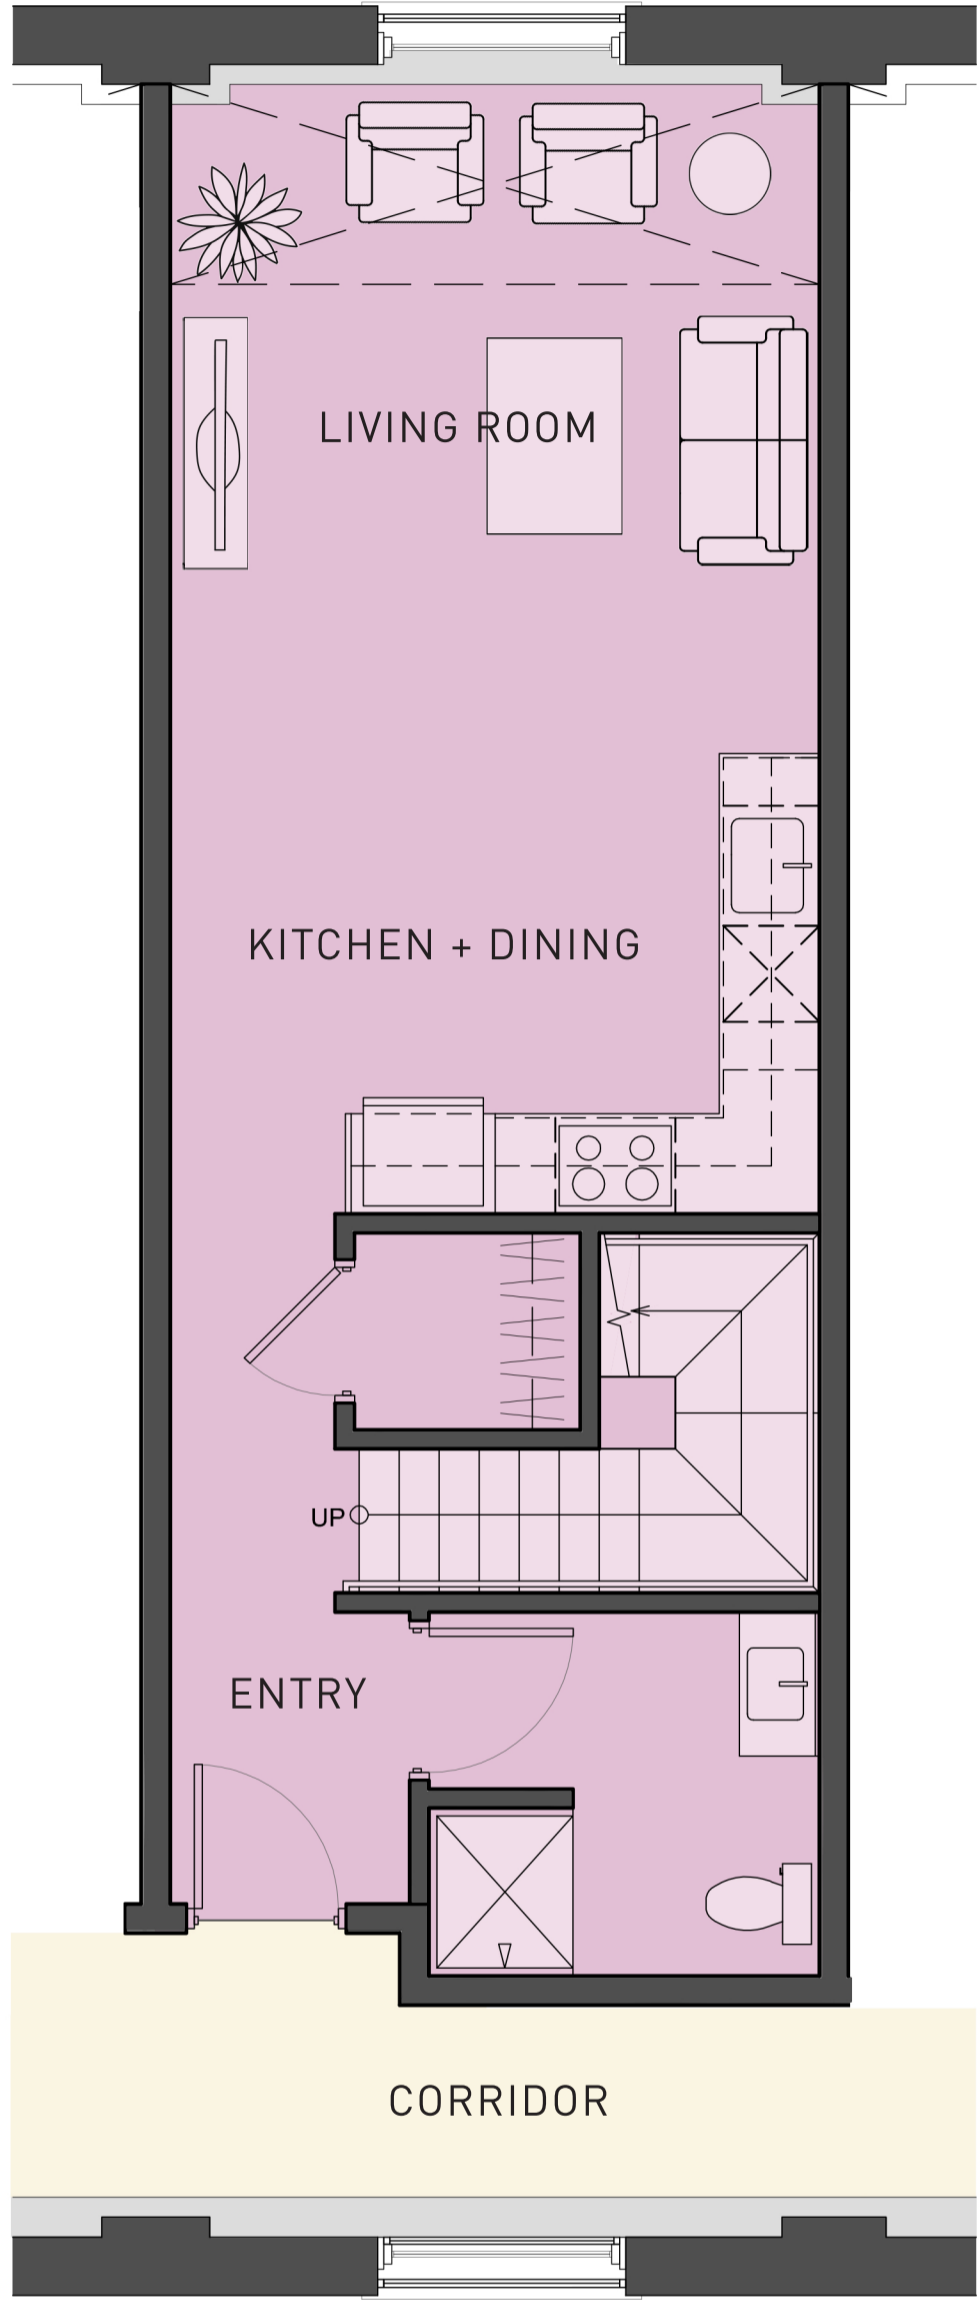

# LOWER FLOOR

# UPPER FLOOR

## KEY PLAN

UNIT 204

LOWER FLOOR  
580 SF

UPPER FLOOR  
592 SF

TOTAL  
1,172 SF

# ST. PETER'S RESIDENCES 204 MULTI-LEVEL UNIT PLAN