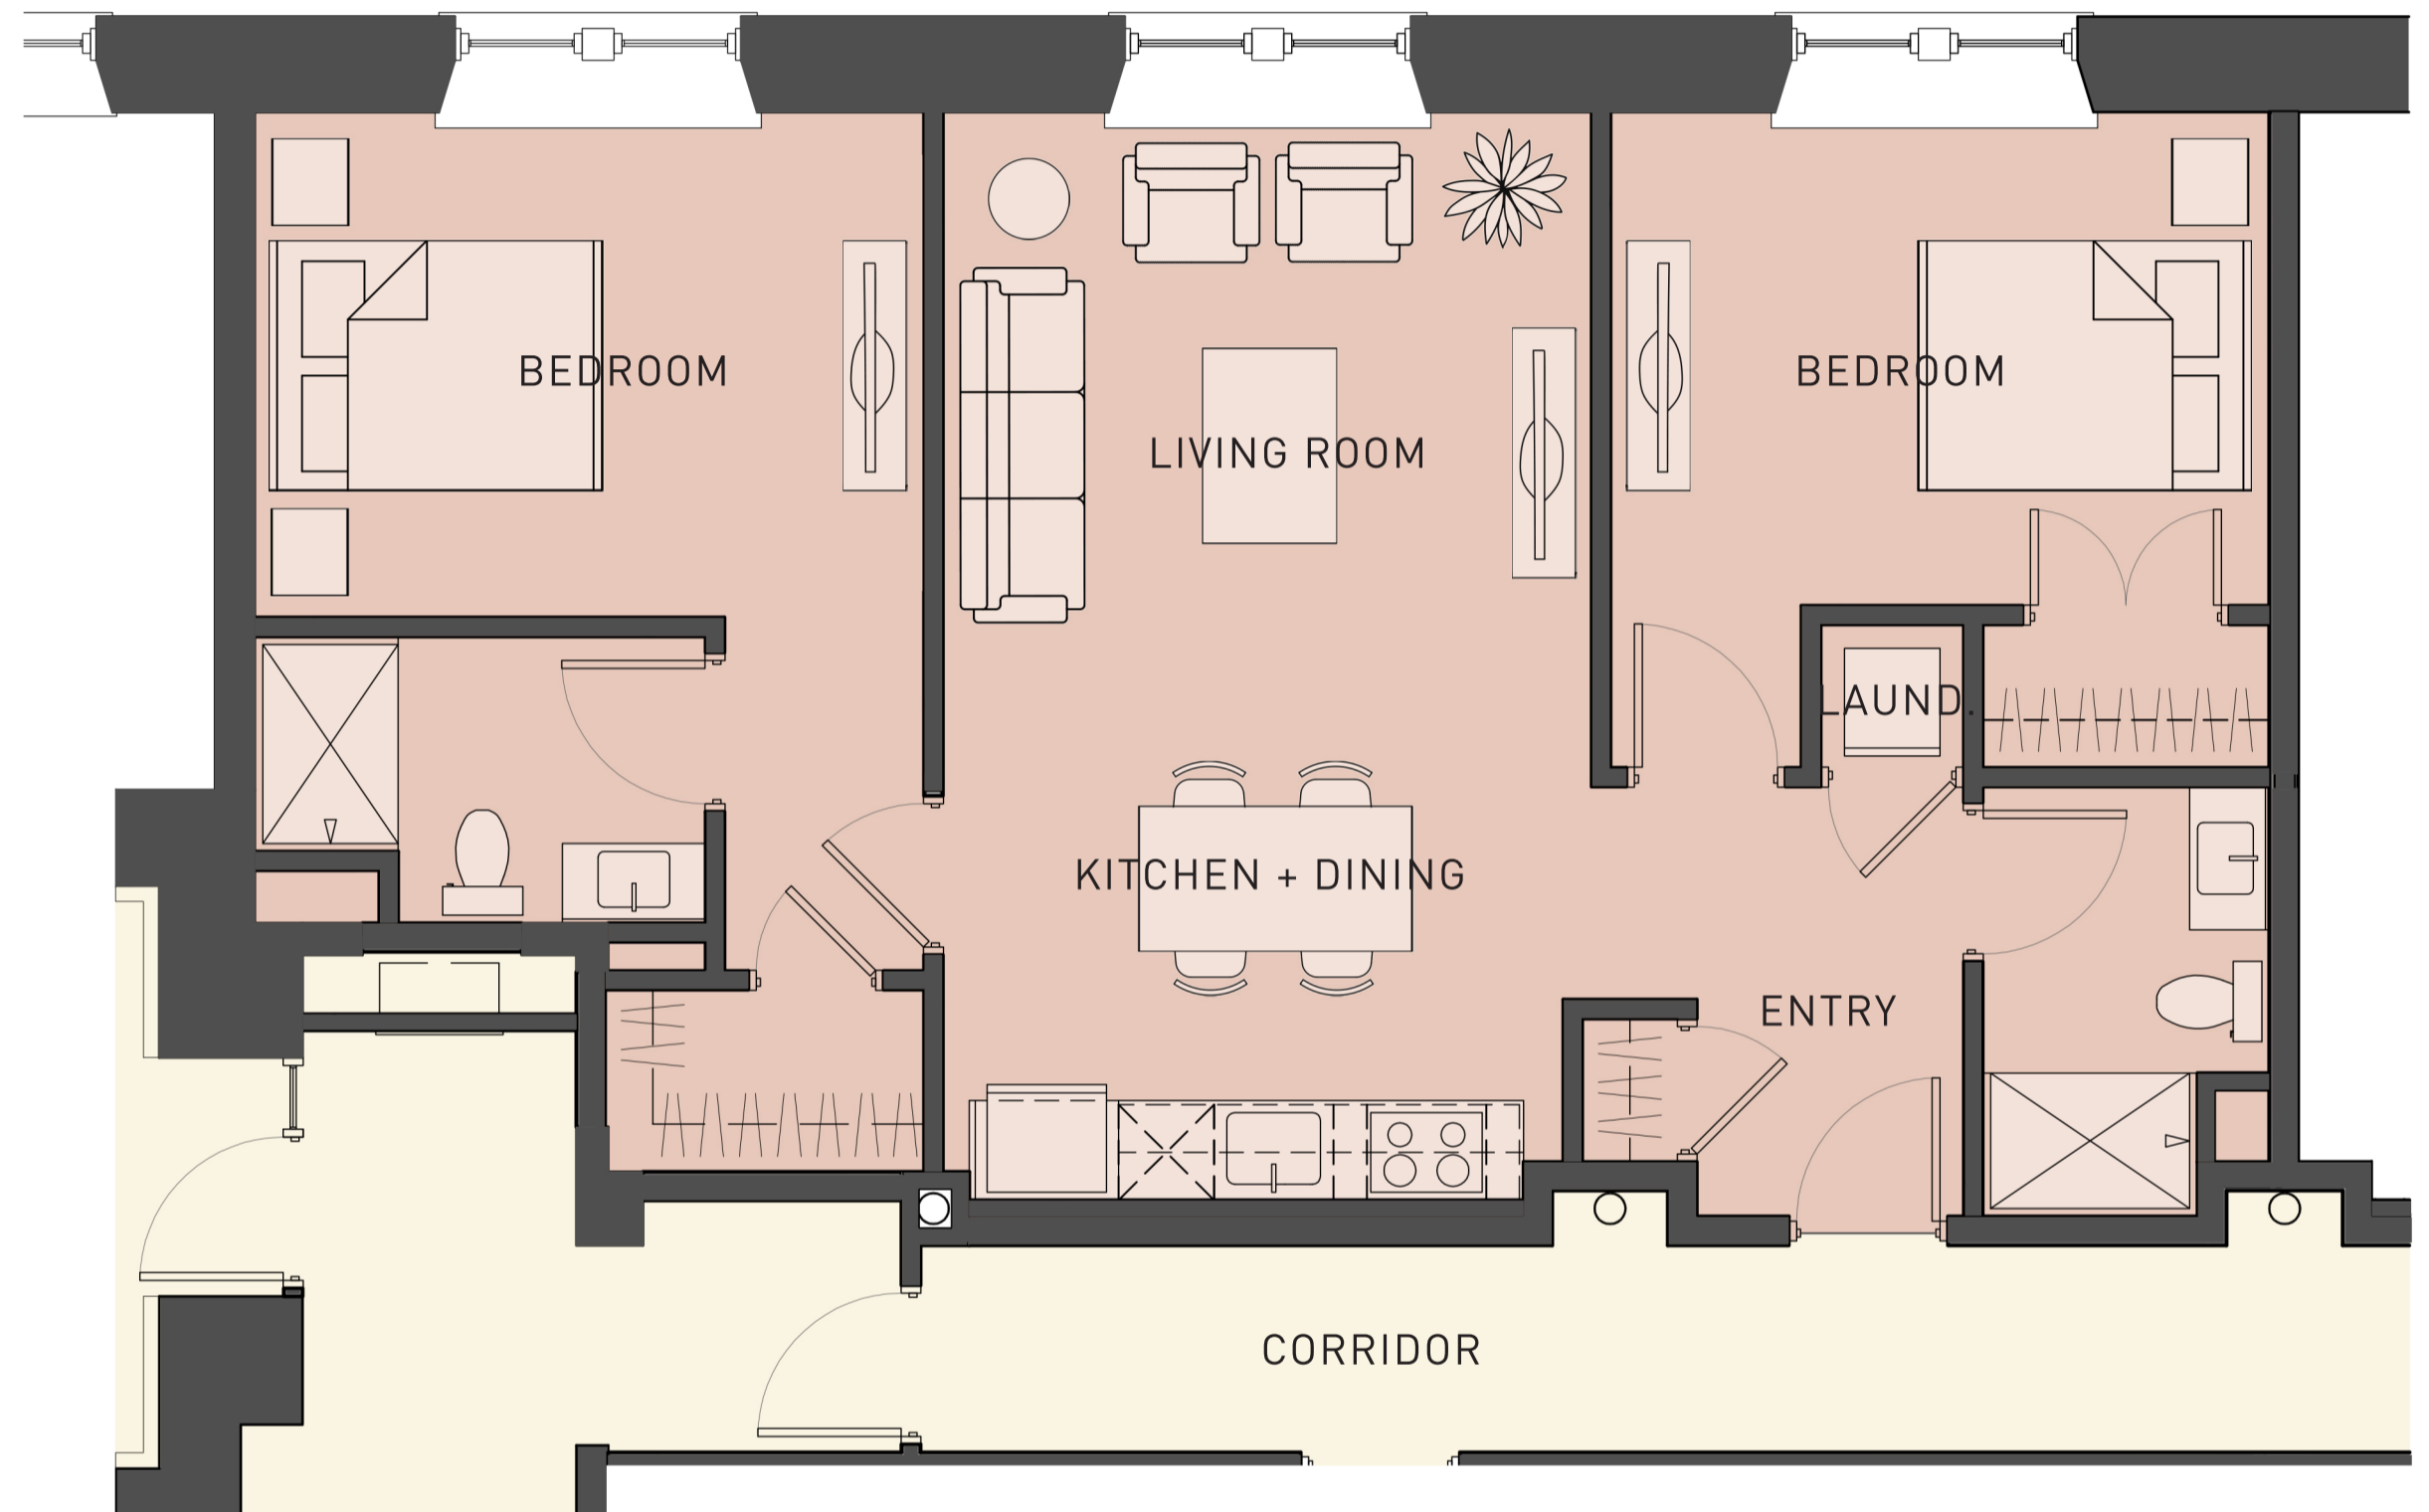

KEY PLAN

UNIT 101
1,047 SF

ST. PETER'S RESIDENCES

101 FLAT UNIT PLAN