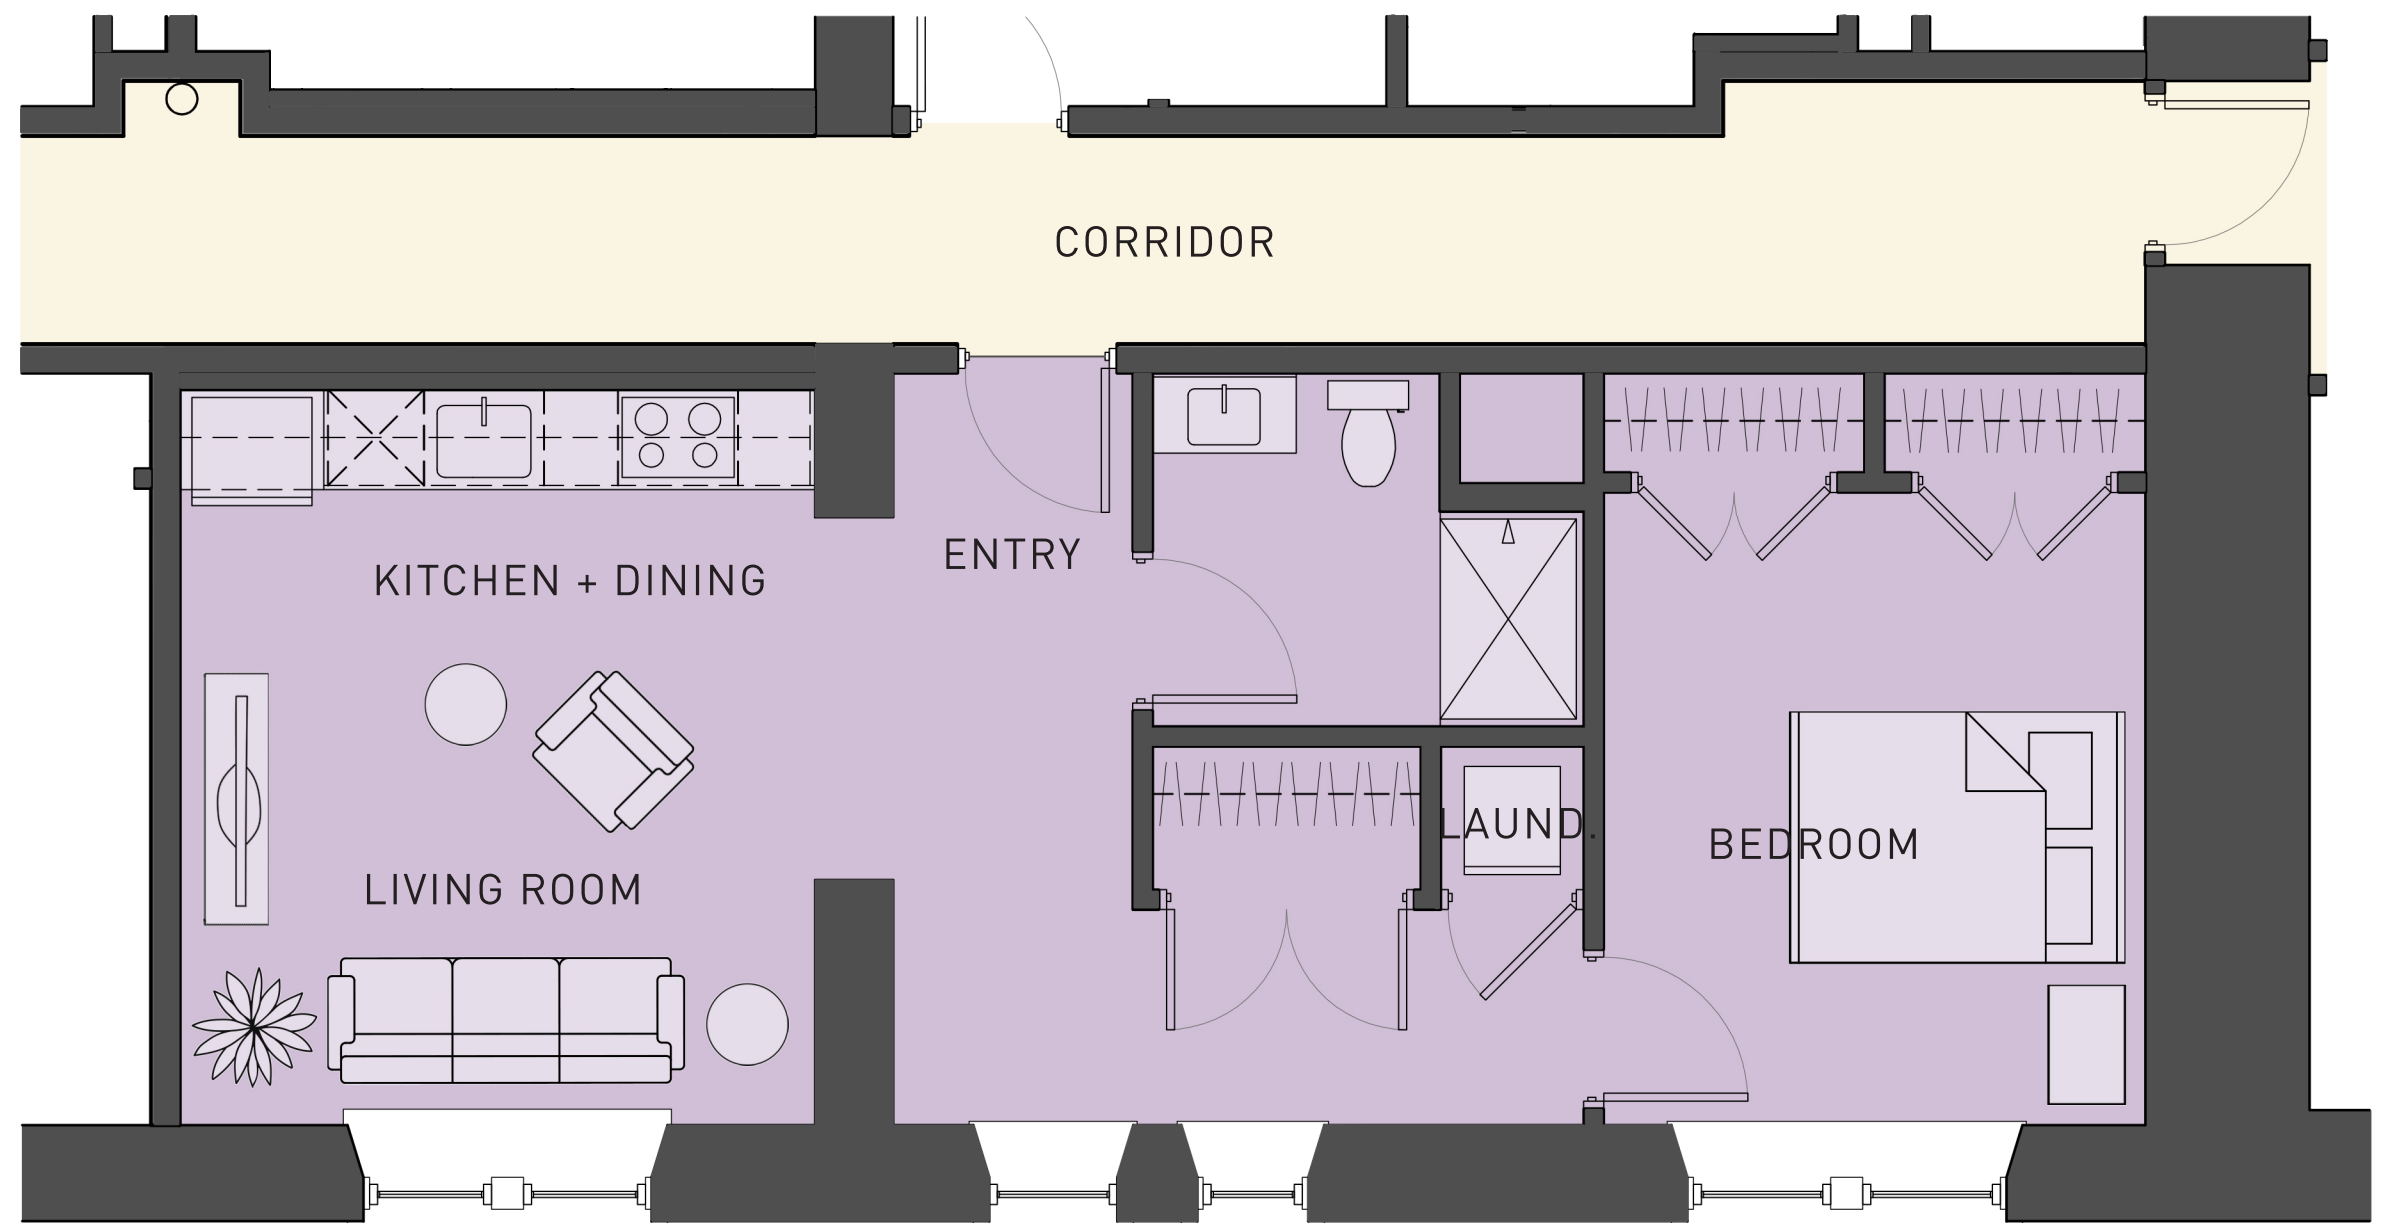

KEY PLAN

UNIT 104
784 SF

ST. PETER'S RESIDENCES

104 FLAT UNIT PLAN