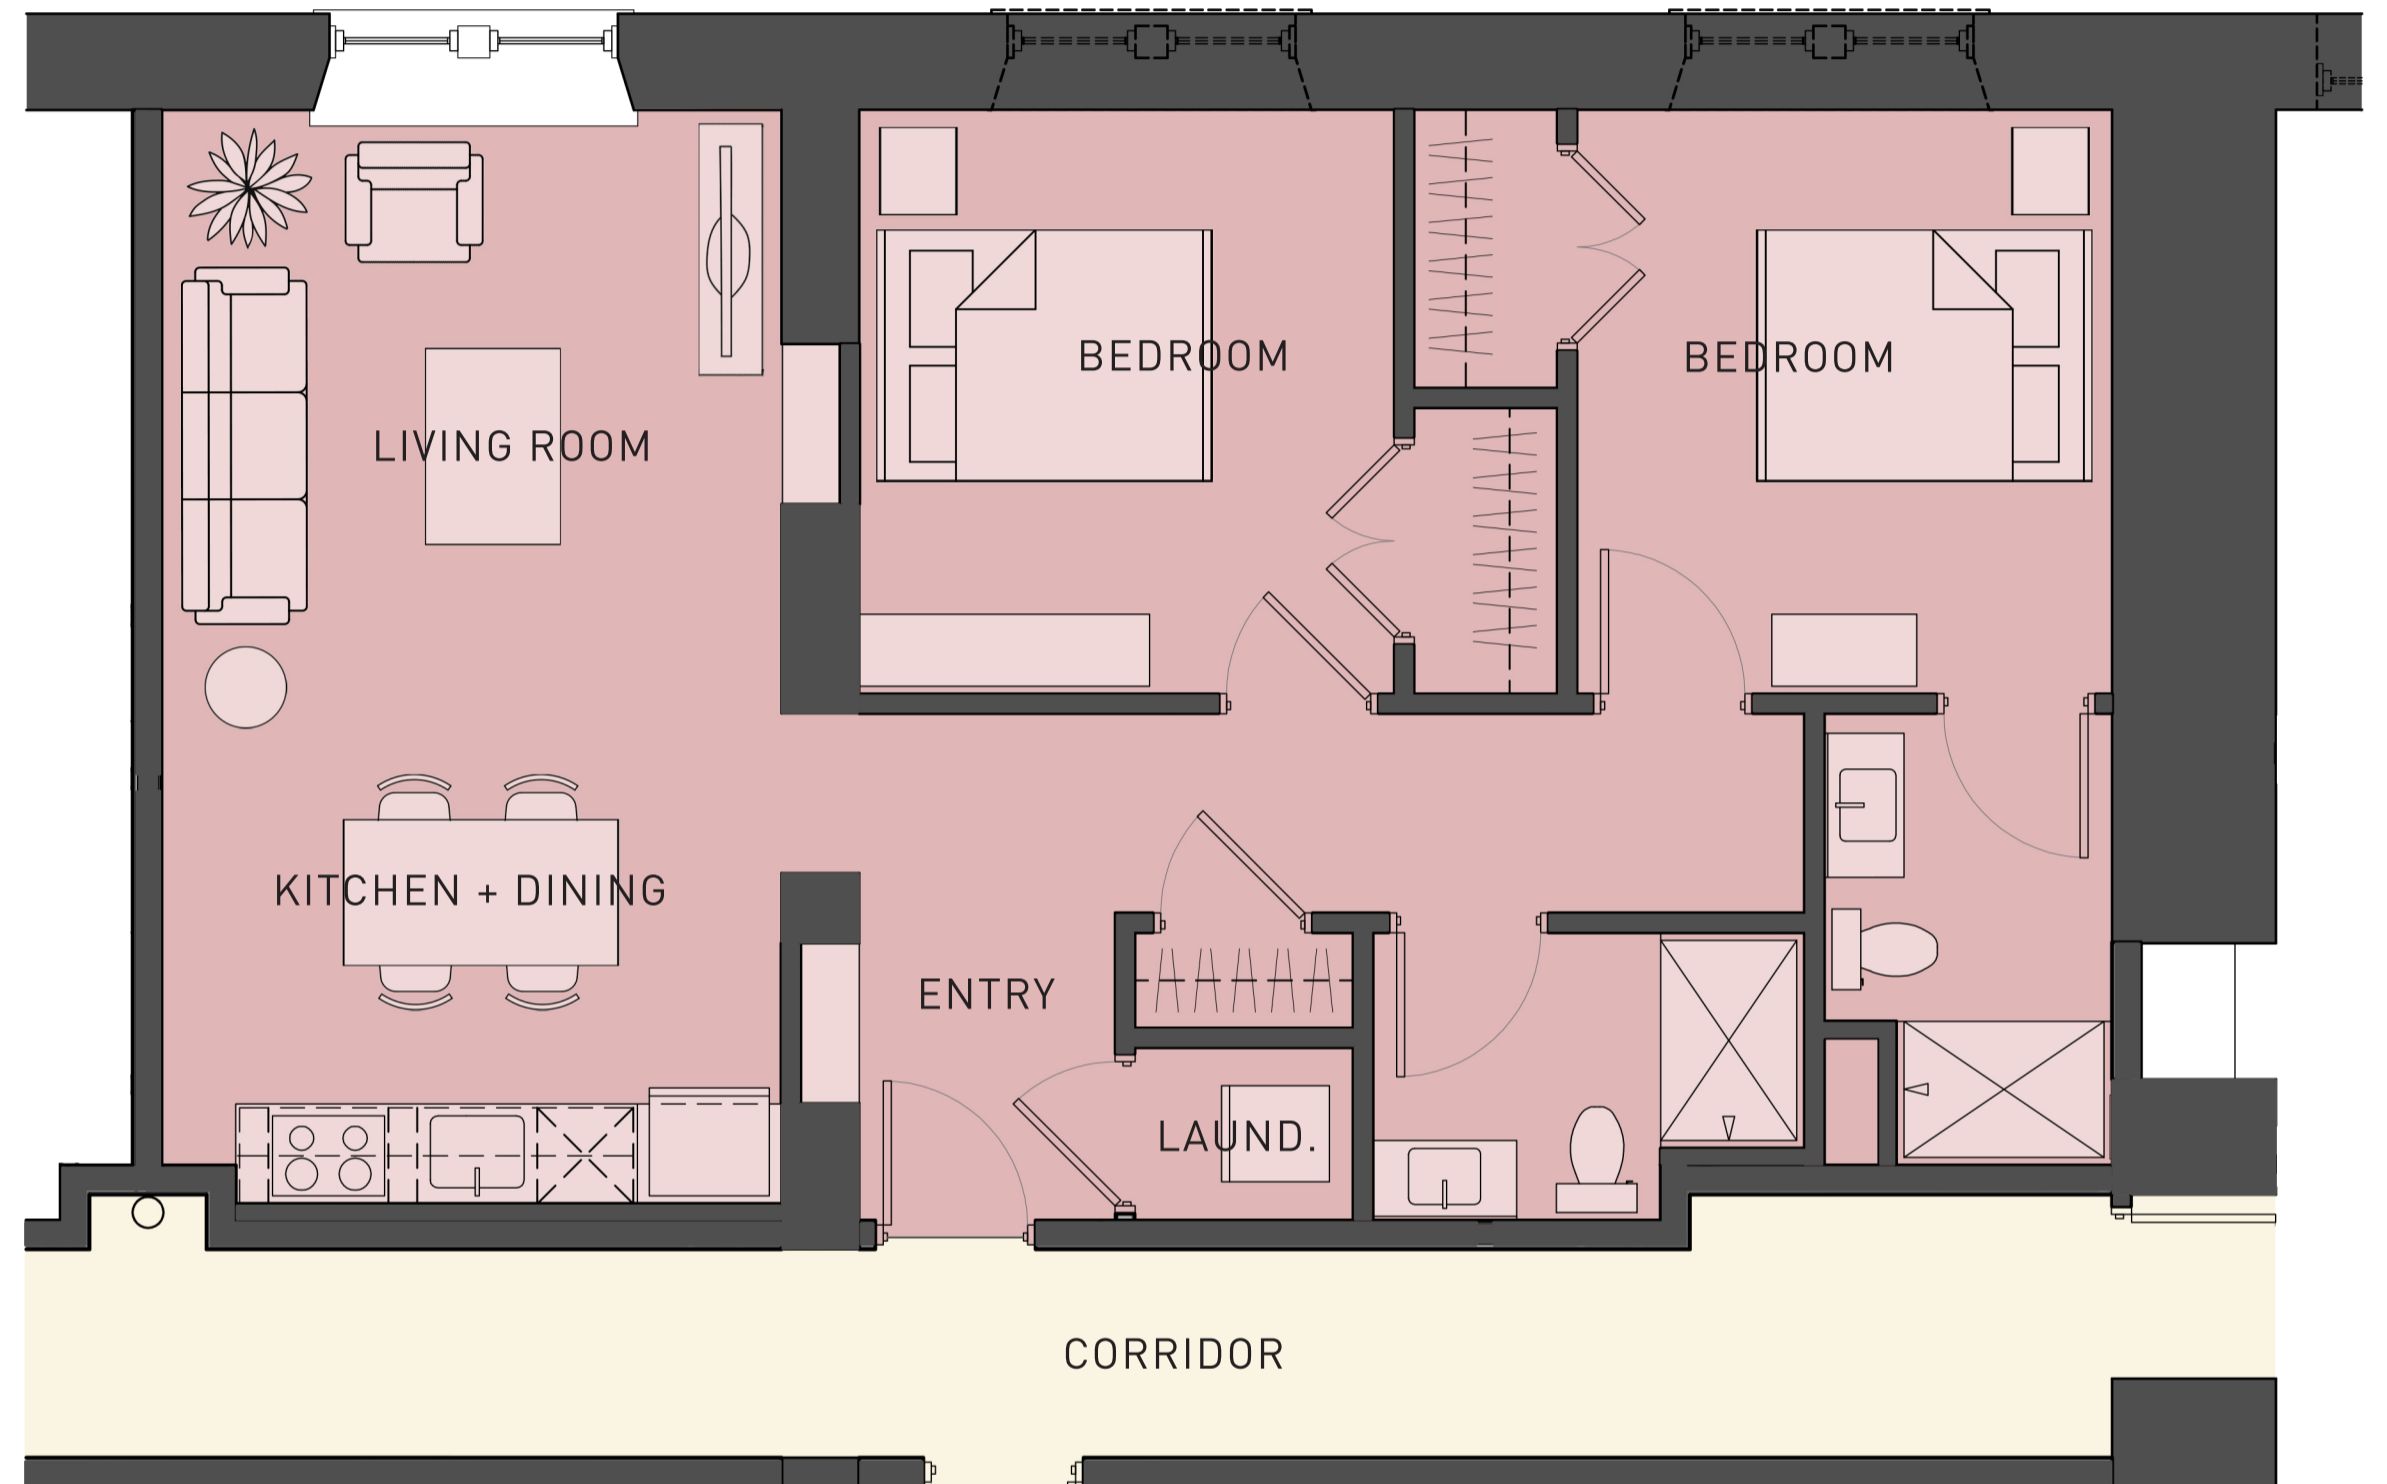

KEY PLAN

UNIT 102
1,075 SF

ST. PETER'S RESIDENCES

102 FLAT UNIT PLAN